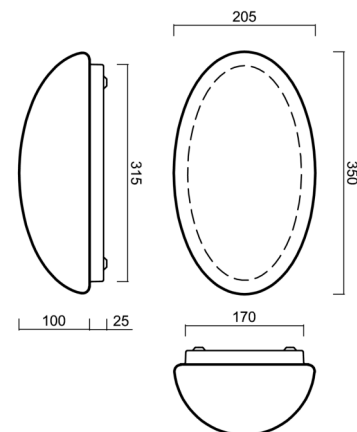

ALMA 2

IN-22U2/123*

WWW.OSMONT.CZ

ALMA 2

Product code: ALM41636

Type: IN-22U2/123*

Short description of the luminaire: White surface-mounted E27 light ON/OFF with TRIPLEX OPAL glass shade.

Technical

Types of luminaires	Classic on/off
Mounting type	surface mounted
Base material	steel
Shade material	three-layer glass TRIPLEX OPAL
Base color	white Ral9003
Shade color	white
Holding the shade	folding system
Mounting location	ceiling/wall
Width	350 mm
Length	205 mm
Height	140 mm
mounting holes (diameter)	4xØ5mm
Installation wire (diameter)	2xØ16mm
Impact strength	IK01
Operating temperature	from -20°C to +30°C

Logistic

EAN	8591728416362
Weight NTTO	2 Kg
Weight BTTO	2.2 Kg
Number of cartons	1 pcs
Package volume	0.014 m ³
Package 1 width	0.38 m
Package 1 length	0.245 m
Package 1 height	0.15 m
Warranty*	60 months

*The warranty for the batteries is valid for 12 months from the date of purchase.

Installation dimensions:

Additional assortment:

Lampshade

Product code	Name	Color	Description	Picture	Drawing
20027	123	white		