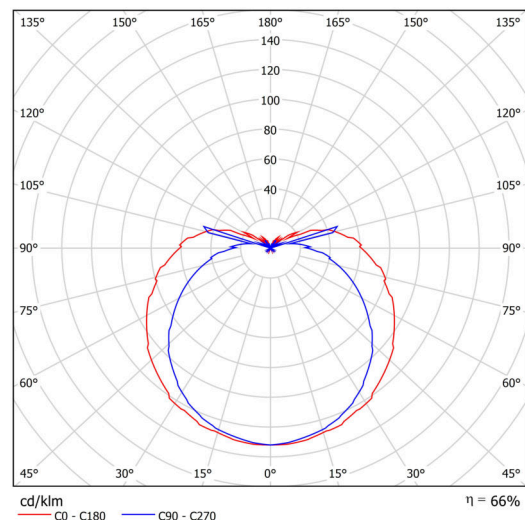

Luminous

Blue light hazard	Risk group 0

Eulum data for calculation programs are available at www.osmont.cz.