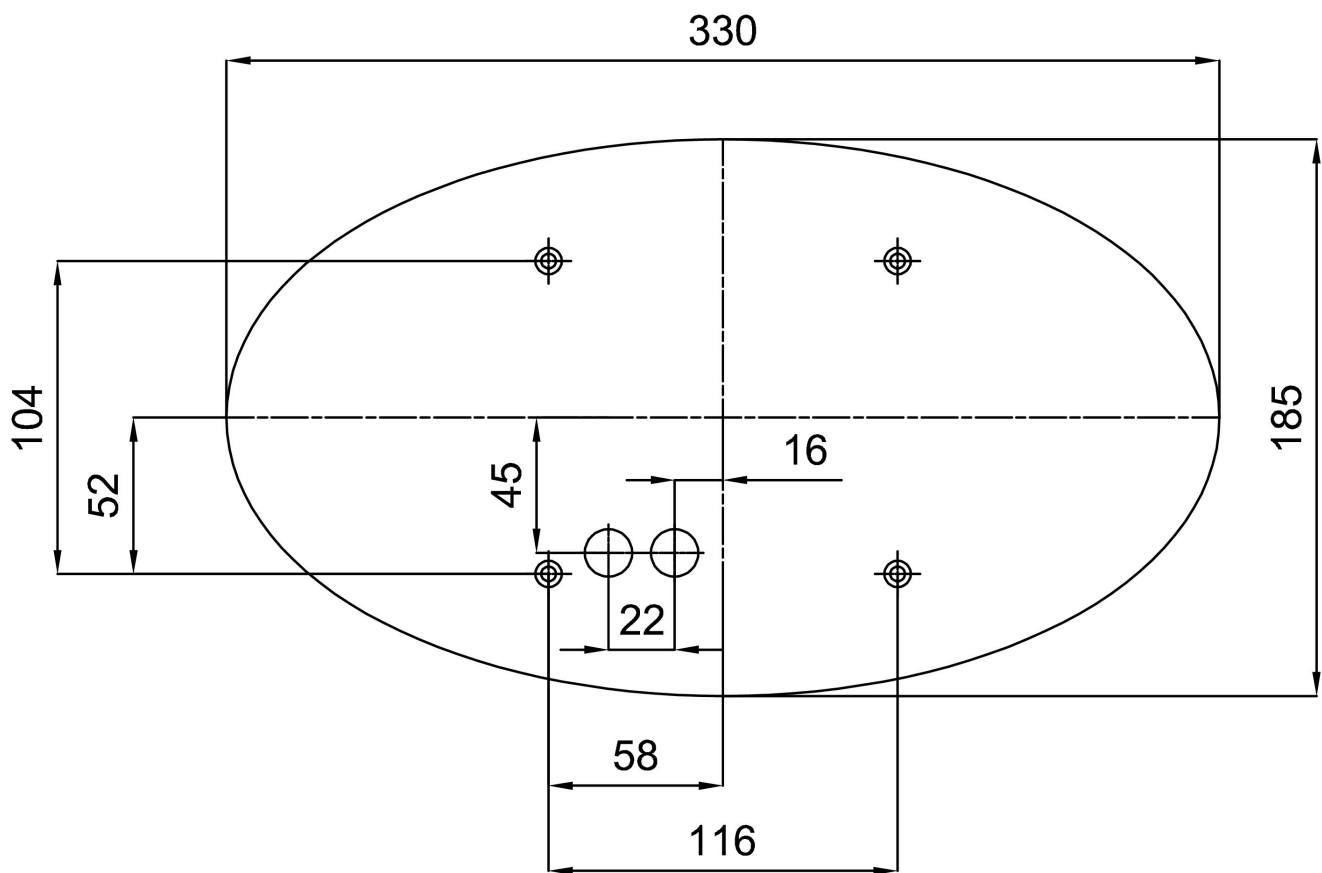

Types of luminaires	Classic on/off
Mounting type	surface mounted
Base material	steel
Shade material	three-layer glass TRIPLEX OPAL
Base color	white Ral9003
Shade color	white
Holding the shade	folding system
Mounting location	ceiling/wall
Width	350 mm
Length	205 mm
Height	140 mm
mounting holes (diameter)	4xØ5mm
Installation wire (diameter)	2xØ16mm
Impact strength	IK01
Operating temperature	from -20°C to +30°C

Electric

Power consumption	2x25 W
Ingress Protection	IP41
Socket	E27
terminal block	screw terminal block

Luminous

Blue light hazard	Risk group 0
-------------------	--------------

Eulum data for calculation programs are available at www.osmont.cz.

Logistic

EAN	8591728416362
Weight NTTO	2 Kg
Weight BTTO	2.2 Kg
Number of cartons	1 pcs
Package volume	0.014 m ³
Package 1 width	0.38 m
Package 1 length	0.245 m
Package 1 height	0.15 m
Warranty*	60 months

*The warranty for the batteries is valid for 12 months from the date of purchase.

Installation dimensions:

Additional assortment:

Lampshade

Product code	Name	Color	Description	Picture	Drawing
20027	123	white		