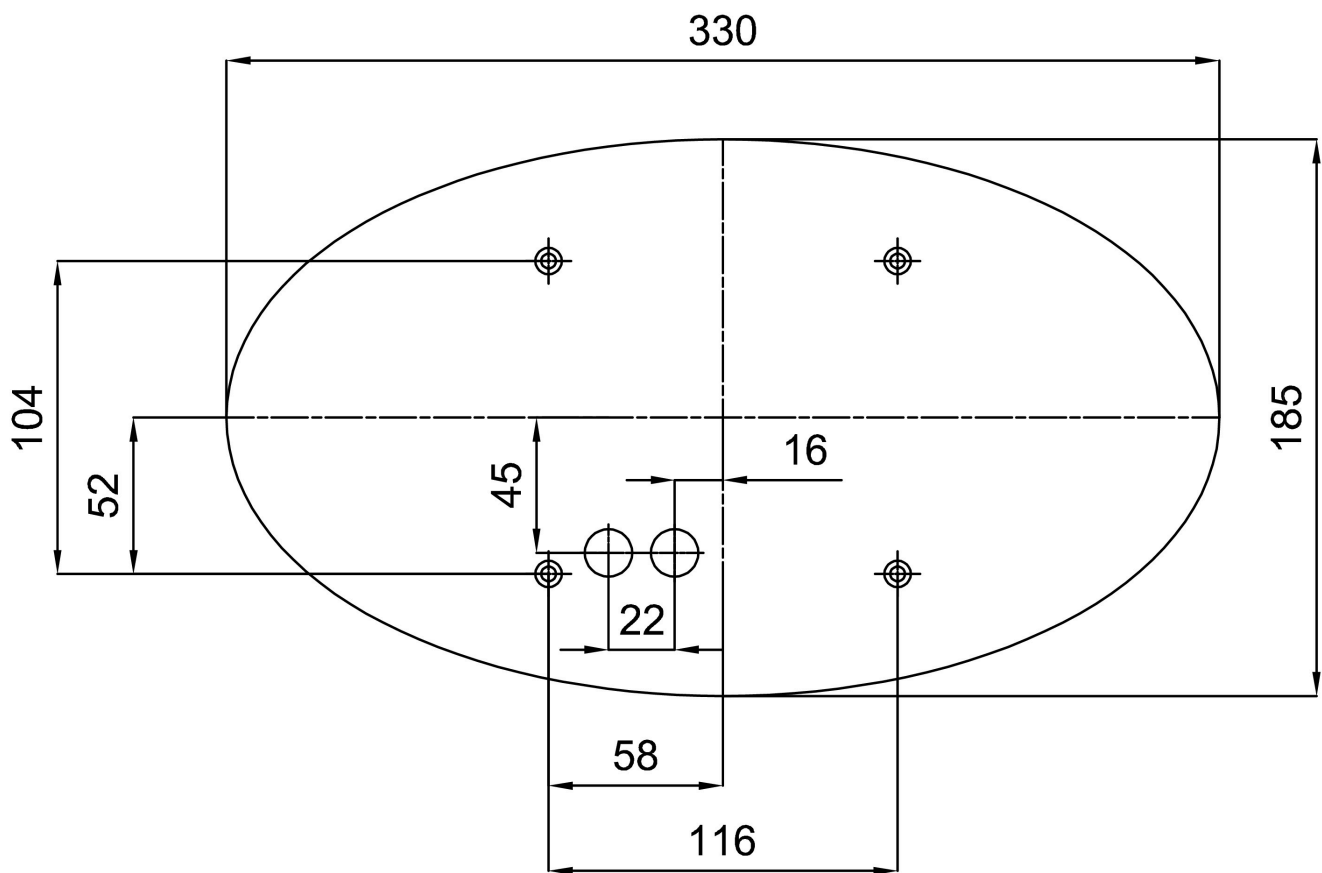

ALMA 2

IN-12U2/123*

WWW.OSMONT.CZ

ALMA 2

Product code: ALM41635

Type: IN-12U2/123*

Short description of the luminaire: White surface-mounted E27 light ON/OFF with TRIPLEX OPAL glass shade.

Technical

Types of luminaires	Classic on/off
Mounting type	surface mounted
Base material	steel
Shade material	three-layer glass TRIPLEX OPAL
Base color	white Ral9003
Shade color	white
Holding the shade	folding system
Mounting location	ceiling/wall
Width	350 mm
Length	205 mm
Height	140 mm
mounting holes (diameter)	4xØ5mm
Installation wire (diameter)	2xØ16mm
Impact strength	IK01
Operating temperature	from -20°C to +30°C

Electric

Power consumption	25 W
Ingress Protection	IP41
Socket	E27
terminal block	screw terminal block

Luminous

Blue light hazard	Risk group 0
-------------------	--------------

Eulum data for calculation programs are available at www.osmont.cz.

*The warranty for the batteries is valid for 12 months from the date of purchase.

Installation dimensions:

Additional assortment:

Lampshade

Product code	Name	Color	Description	Picture	Drawing
20027	123	white		