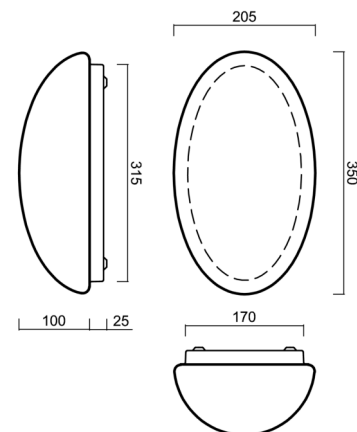

ALMA 2

IN-12U2/123*

WWW.OSMONT.CZ

ALMA 2

Product code: ALM41635

Type: IN-12U2/123*

Short description of the luminaire: White surface-mounted E27 light ON/OFF with TRIPLEX OPAL glass shade.

Technical

Types of luminaires	Classic on/off
Mounting type	surface mounted
Base material	steel
Shade material	three-layer glass TRIPLEX OPAL
Base color	white Ral9003
Shade color	white
Holding the shade	folding system
Mounting location	ceiling/wall
Width	350 mm
Length	205 mm
Height	140 mm
mounting holes (diameter)	4xØ5mm
Installation wire (diameter)	2xØ16mm
Impact strength	IK01
Operating temperature	from -20°C to +30°C

Logistic

EAN	8591728416355
Weight NTTO	1.9 Kg
Weight BTTO	2.1 Kg
Number of cartons	1 pcs
Package volume	0.014 m ³
Package 1 width	0.38 m
Package 1 length	0.245 m
Package 1 height	0.15 m
Warranty*	60 months

*The warranty for the batteries is valid for 12 months from the date of purchase.

Installation dimensions:

Additional assortment:

Lampshade

Product code	Name	Color	Description	Picture	Drawing
20027	123	white		