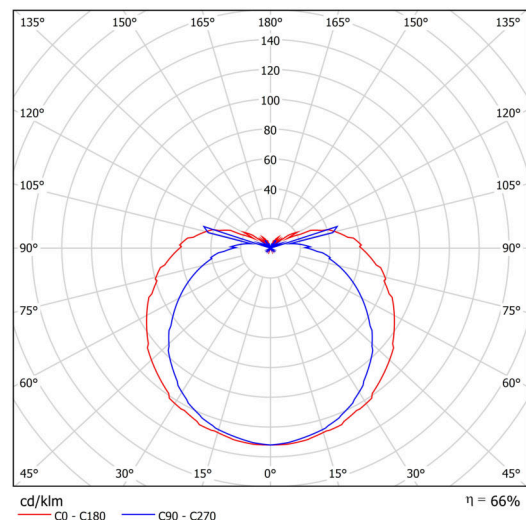

Luminous

Blue light hazard	Risk group 0

Eulum data for calculation programs are available at www.osmont.cz.