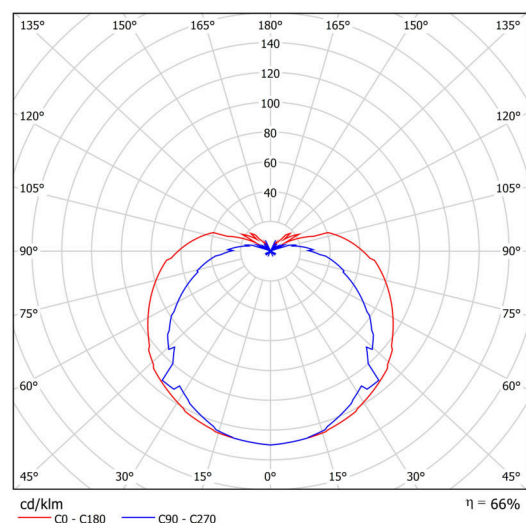

Types of luminaires	Classic on/off
Mounting type	surface mounted
Base material	steel
Shade material	three-layer glass TRIPLEX OPAL
Base color	white Ral9003
Shade color	white
Holding the shade	folding system
Mounting location	ceiling/wall
Width	250 mm
Length	150 mm
Height	100 mm
mounting holes (diameter)	4xØ5mm
Installation wire (diameter)	2xØ16mm
Impact strength	IK01

Electric

Power consumption	25 W
Ingress Protection	IP41
Socket	E27
terminal block	none

Luminous

Blue light hazard	Risk group 0
-------------------	--------------

Eulum data for calculation programs are available at www.osmont.cz.