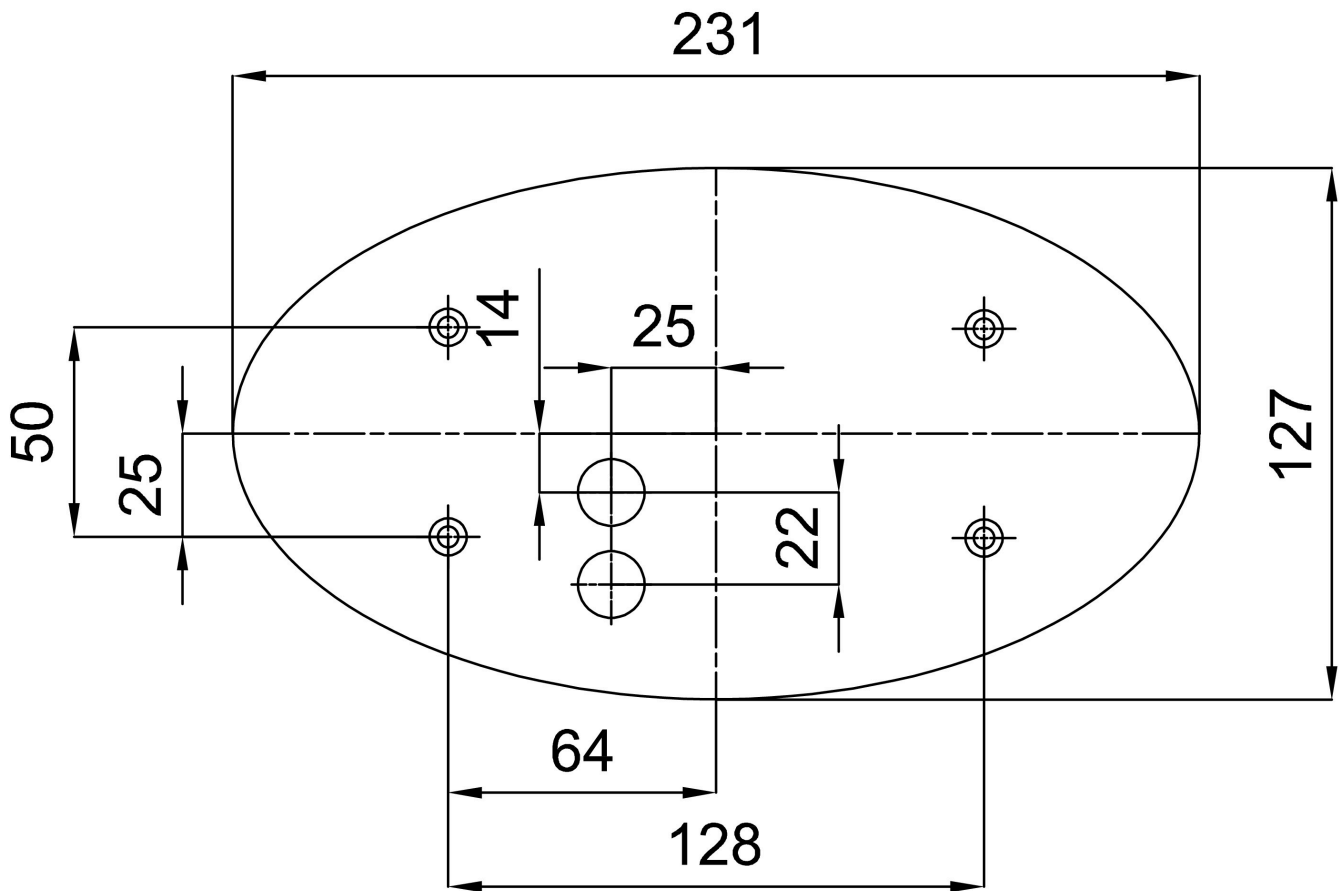

ALMA 1

IN-12U1/121*

WWW.OSMONT.CZ

ALMA 1

Product code: ALM41631

Type: IN-12U1/121*

Short description of the luminaire: White surface-mounted E27 light ON/OFF with TRIPLEX OPAL glass shade.

Technical

Types of luminaires	Classic on/off
Mounting type	surface mounted
Base material	steel
Shade material	three-layer glass TRIPLEX OPAL
Base color	white Ral9003
Shade color	white
Holding the shade	folding system
Mounting location	ceiling/wall
Width	250 mm
Length	150 mm
Height	100 mm
mounting holes (diameter)	4xØ5mm
Installation wire (diameter)	2xØ16mm
Impact strength	IK01

Electric

Power consumption	25 W
Ingress Protection	IP41
Socket	E27
terminal block	none

Luminous

Blue light hazard	Risk group 0
-------------------	--------------

Eulum data for calculation programs are available at www.osmont.cz.

*The warranty for the batteries is valid for 12 months from the date of purchase.

Installation dimensions:

Additional assortment:

Lampshade

Product code	Name	Color	Description	Picture	Drawing
20026	121	white		