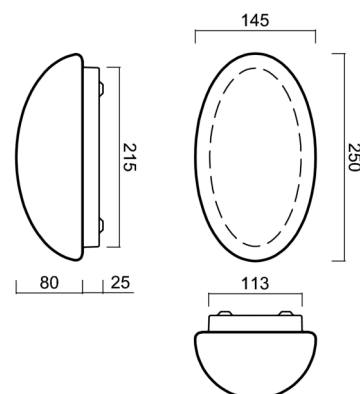

Types of luminaires	Classic on/off
Mounting type	surface mounted
Base material	steel
Shade material	three-layer glass TRIPLEX OPAL
Base color	white Ral9003
Shade color	white
Holding the shade	folding system
Mounting location	ceiling/wall
Width	250 mm
Length	150 mm
Height	100 mm
mounting holes (diameter)	4xØ5mm
Installation wire (diameter)	2xØ16mm
Impact strength	IK01

Electric

Power consumption	25 W
Ingress Protection	IP41
Socket	E27
terminal block	none

Luminous

Blue light hazard	Risk group 0
-------------------	--------------

Eulum data for calculation programs are available at www.osmont.cz.

Logistic

EAN	8591728416317
Weight NTTO	1 Kg
Weight BTTO	1.1 Kg
Number of cartons	1 pcs
Package volume	0.014 m ³
Package 1 width	0.38 m
Package 1 length	0.245 m
Package 1 height	0.15 m
Warranty*	60 months

*The warranty for the batteries is valid for 12 months from the date of purchase.

Installation dimensions:

Additional assortment:

Lampshade

Product code	Name	Color	Description	Picture	Drawing
20026	121	white		