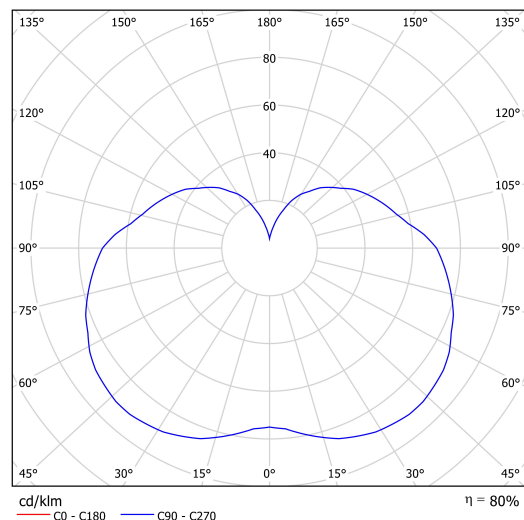

Technical data

| | |
|---------------------------|--------------------------------|
| Types of luminaires | Classic on/off |
| Mounting type | Suspended - rod |
| Base material | steel |
| Shade material | three-layer glass TRIPLEX OPAL |
| Base color | white Ral9003 |
| Shade color | white |
| Holding the shade | folding system |
| Mounting location | ceiling |
| Width | 184 mm |
| Length | 184 mm |
| Height | 276 mm |
| Diameter | ø 184 mm |
| Suspension length | 1000 mm |
| mounting holes (diameter) | 3xø5mm |
| Cable entrance | 2xø16mm |
| Energy Class | D |
| Impact strength | IK01 |
| Operating temperature | from -20°C to +30°C |

Luminous data

| | |
|-----------------------------|--------------|
| Lum. flux of luminaire | 2010 lm |
| Lum. flux of light source | 2280 lm |
| Luminaire efficacy | 143 lm/W |
| Chromaticity temperature | 3000 K |
| Rated life time LED L80/B10 | 100000 hours |
| CRI | Ra80 |
| MacAdam | 3 |
| Blue light hazard | Risk group 0 |