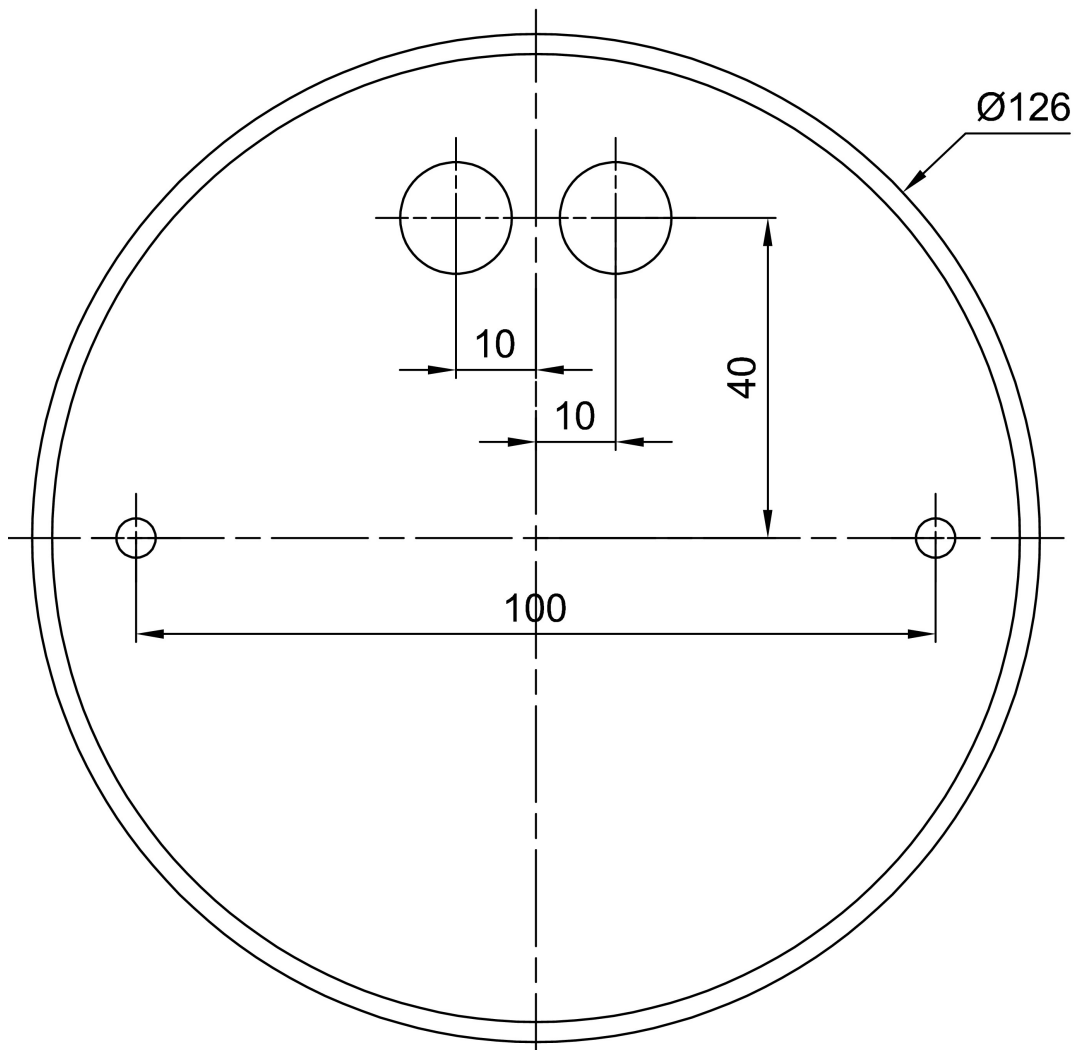

Technical data

| | |
|---------------------------|--------------------------------|
| Types of luminaires | Classic on/off |
| Mounting type | Suspended - rod |
| Base material | steel |
| Shade material | three-layer glass TRIPLEX OPAL |
| Base color | white Ral9003 |
| Shade color | white |
| Holding the shade | folding system |
| Mounting location | ceiling |
| Width | 184 mm |
| Length | 184 mm |
| Height | 276 mm |
| Diameter | ø 184 mm |
| Suspension length | 1000 mm |
| mounting holes (diameter) | 3xø5mm |
| Cable entrance | 2xø16mm |
| Energy Class | D |
| Impact strength | IK01 |
| Operating temperature | from -20°C to +30°C |

Installation dimensions:

Additional assortment:

Lampshade

| Product code | Name | Color | Picture | Drawing |
|--------------|------|-------|---|---------|
| 20122 | 407 | white |  | |