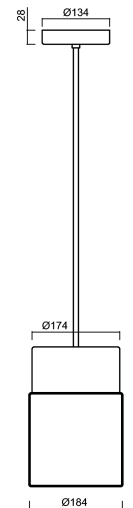

ALKOR P3

LED-5L06E300ZKN03P/407/L100 B 3K#

WWW.OSMONT.CZ

ALKOR P3

Product code: ALK67116

Type: LED-5L06E300ZKN03P/407/L100 B 3K#

Short description of the luminaire: White colour | pendant LED light ON/OFF | TRIPLEX OPAL hand blown glass shade| rod pendant 100 cm |

Technical data

| | |
|---------------------------|--------------------------------|
| Types of luminaires | Classic on/off |
| Mounting type | Suspended - rod |
| Base material | steel |
| Shade material | three-layer glass TRIPLEX OPAL |
| Base color | white Ral9003 |
| Shade color | white |
| Holding the shade | folding system |
| Mounting location | ceiling |
| Width | 184 mm |
| Length | 184 mm |
| Height | 276 mm |
| Diameter | ø 184 mm |
| Suspension length | 1000 mm |
| mounting holes (diameter) | 3xø5mm |
| Cable entrance | 2xø16mm |
| Energy Class | D |
| Impact strength | IK01 |
| Operating temperature | from -20°C to +30°C |

Electrical data

| | |
|-------------------------------------|----------------------|
| Power consumption | 14 W |
| Ingress Protection | IP40 |
| Socket | LED modul |
| terminal block | screw terminal block |
| Automatic circuit breaker type B10A | 72 pcs |
| Automatic circuit breaker type B16A | 116 pcs |
| Automatic circuit breaker type C10A | 72 pcs |
| Automatic circuit breaker type C16A | 116 pcs |
| Number of LED drivers | 1 |

Installation dimensions:

Additional assortment:

Lampshade

| Product code | Name | Color | Picture | Drawing |
|--------------|------|-------|---|---------|
| 20122 | 407 | white |  | |