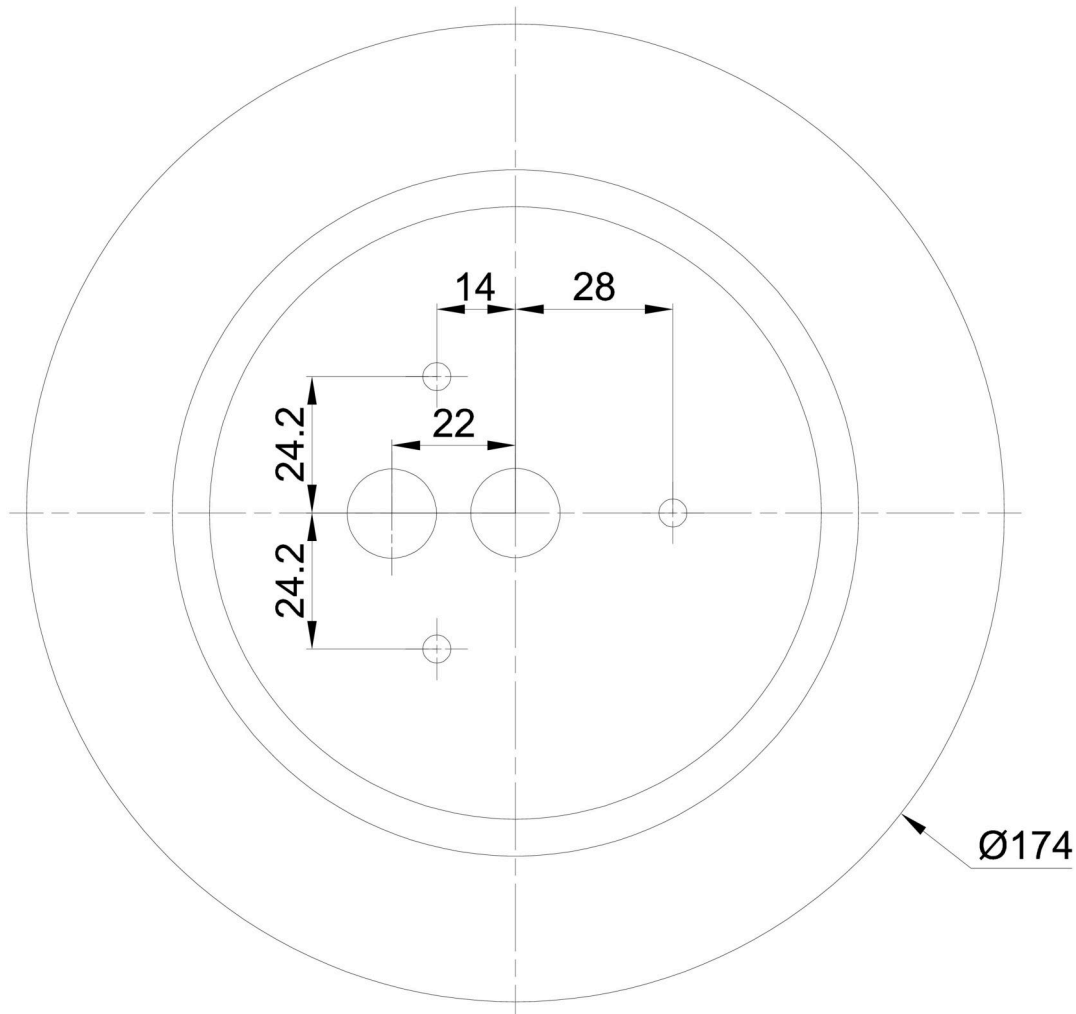

Technical data

| | |
|---------------------------|--------------------------------|
| Types of luminaires | Classic on/off |
| Mounting type | surface mounted |
| Base material | steel |
| Shade material | three-layer glass TRIPLEX OPAL |
| Base color | white Ral9003 |
| Shade color | white |
| Holding the shade | folding system |
| Mounting location | ceiling/wall |
| Width | 184 mm |
| Length | 184 mm |
| Height | 276 mm |
| Diameter | ø 184 mm |
| mounting holes (diameter) | 3xø5mm |
| Cable entrance | 2xø16mm |
| Energy Class | D |
| Impact strength | IK01 |
| Operating temperature | from -20°C to +30°C |

Electrical data

| | |
|--------------------|---------------------|
| Power consumption | 14 W |
| Ingress Protection | IP44 |
| Socket | LED modul |
| terminal block | snap terminal block |

Luminous data

**The warranty for the batteries is valid for 36 months from the date of purchase.*

Installation dimensions:

Additional assortment:

Lampshade

| Product code | Name | Color | Picture | Drawing |
|--------------|------|-------|---|---------|
| 20122 | 407 | white |  | |