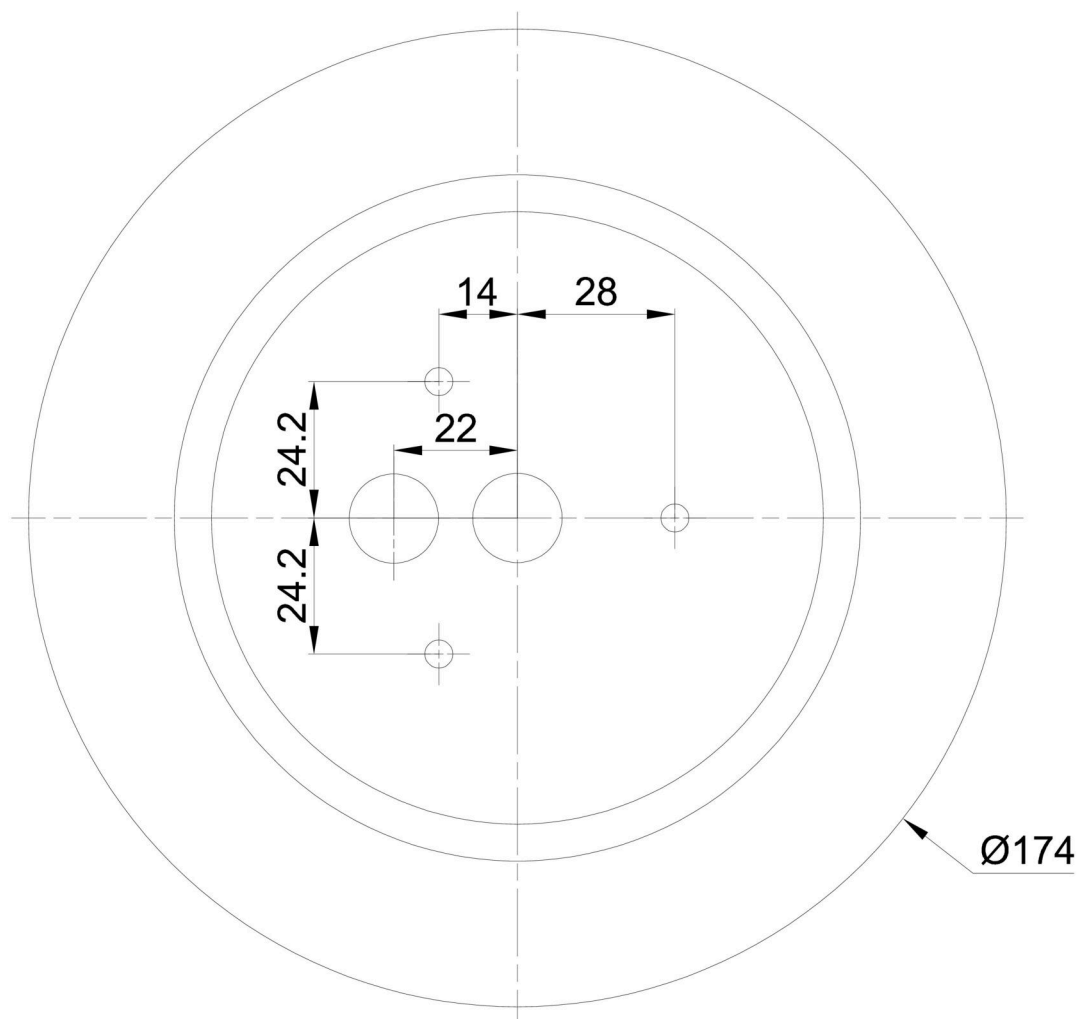

## Technical data

Types of luminaires	Classic on/off
Mounting type	surface mounted
Base material	brass
Shade material	three-layer glass TRIPLEX OPAL
Base color	polished brass
Shade color	white
Holding the shade	folding system
Mounting location	ceiling/wall
Width	184 mm
Length	184 mm
Height	276 mm
Diameter	ø 184 mm
mounting holes (diameter)	3xø5mm
Cable entrance	2xø16mm
Energy Class	D
Impact strength	IK01
Operating temperature	from -20°C to +30°C

## Installation dimensions: