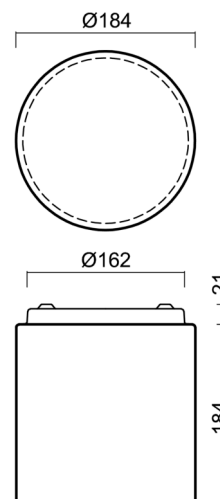

ALKOR 3

LED-1L11E700KN03/407 4K#

WWW.OSMONT.CZ

ALKOR 3

Product code: ALK67600

Type: LED-1L11E700KN03/407 4K#

Short description of the luminaire: White surface-mounted LED light ON/OFF with TRIPLEX OPAL glass shade.

Technical

Types of luminaires	Classic on/off
Mounting type	surface mounted
Base material	steel
Shade material	three-layer glass TRIPLEX OPAL
Base color	white Ral9003
Shade color	white
Holding the shade	folding system
Mounting location	ceiling/wall
Width	184 mm
Length	184 mm
Height	200 mm
Diameter	ø 184 mm
mounting holes (diameter)	4xø5mm
Installation wire (diameter)	2xø16mm
Energy Class	D
Impact strength	IK01
Operating temperature	from -20°C to +30°C

*The warranty for the batteries is valid for 12 months from the date of purchase.

Installation dimensions:

Additional assortment:

Lampshade

Product code	Name	Color	Description	Picture	Drawing
20122	407	white		