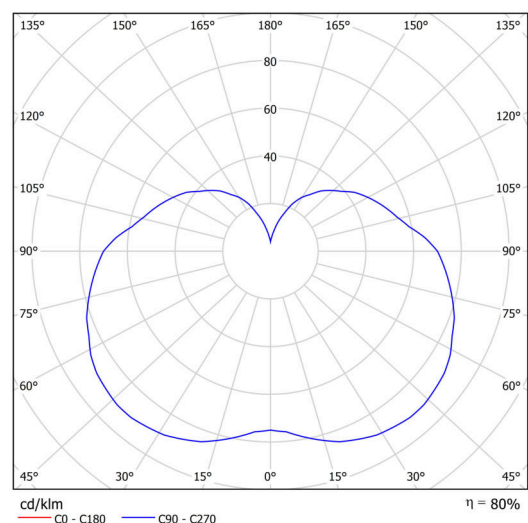

Luminous

Lum. flux of luminaire	840 lm
Lum. flux of light source	1050 lm
Luminaire efficacy	120 lm/W
Temperature	4000 K
Rated life time LED L80/B10	100000 hours
CRI	Ra80
MacAdam	3
Blue light hazard	Risk group 0