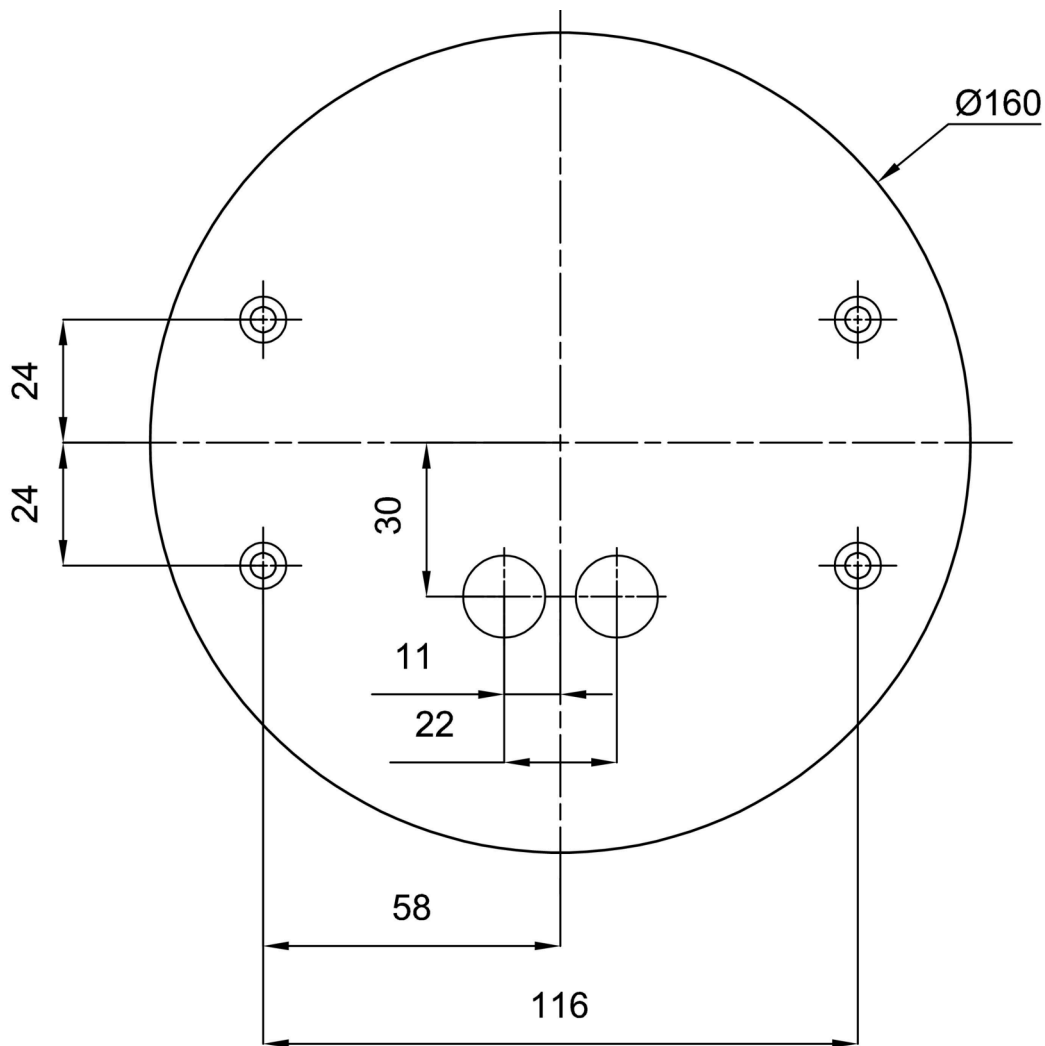

Technical

Types of luminaires	Classic on/off
Mounting type	surface mounted
Base material	steel
Shade material	three-layer glass TRIPLEX OPAL
Base color	white Ral9003
Shade color	white
Holding the shade	folding system
Mounting location	ceiling/wall
Width	184 mm
Length	184 mm
Height	200 mm
Diameter	ø 184 mm
mounting holes (diameter)	4xø5mm
Installation wire (diameter)	2xø16mm
Energy Class	D
Impact strength	IK01
Operating temperature	from -20°C to +30°C

*The warranty for the batteries is valid for 12 months from the date of purchase.

Installation dimensions:

Additional assortment:

Lampshade

Product code	Name	Color	Description	Picture	Drawing
20122	407	white		