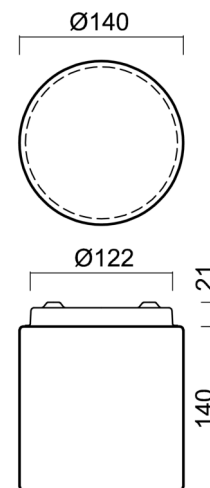

ALKOR 2

IN-12KN02/406*

WWW.OSMONT.CZ

ALKOR 2

Product code: ALK52162

Type: IN-12KN02/406*

Short description of the luminaire: White surface-mounted E27 light ON/OFF with TRIPLEX OPAL glass shade.

Technical

Types of luminaires	Classic on/off
Mounting type	surface mounted
Base material	steel
Shade material	three-layer glass TRIPLEX OPAL
Base color	white Ral9003
Shade color	white
Holding the shade	folding system
Mounting location	ceiling/wall
Width	140 mm
Length	140 mm
Height	156 mm
Diameter	ø 140 mm
mounting holes (diameter)	2xø5mm
Installation wire (diameter)	1xø14mm
Impact strength	IK01
Operating temperature	from -20°C to +30°C

Eulum data for calculation programs are available at www.osmont.cz.

Logistic

EAN	8591728521622
Weight NTTO	0.8 Kg
Weight BTTO	1 Kg
Number of cartons	1 pcs
Package volume	0.004 m ³
Package 1 width	0.15 m
Package 1 length	0.155 m
Package 1 height	0.18 m
Warranty*	60 months

*The warranty for the batteries is valid for 12 months from the date of purchase.

Installation dimensions:

Additional assortment:

Lampshade

Product code	Name	Color	Description	Picture	Drawing
20121	406	white		