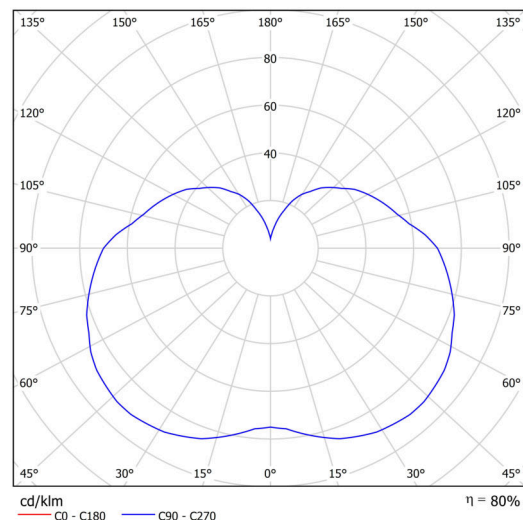

Luminous

Blue light hazard	Risk group 0

Eulum data for calculation programs are available at www.osmont.cz.