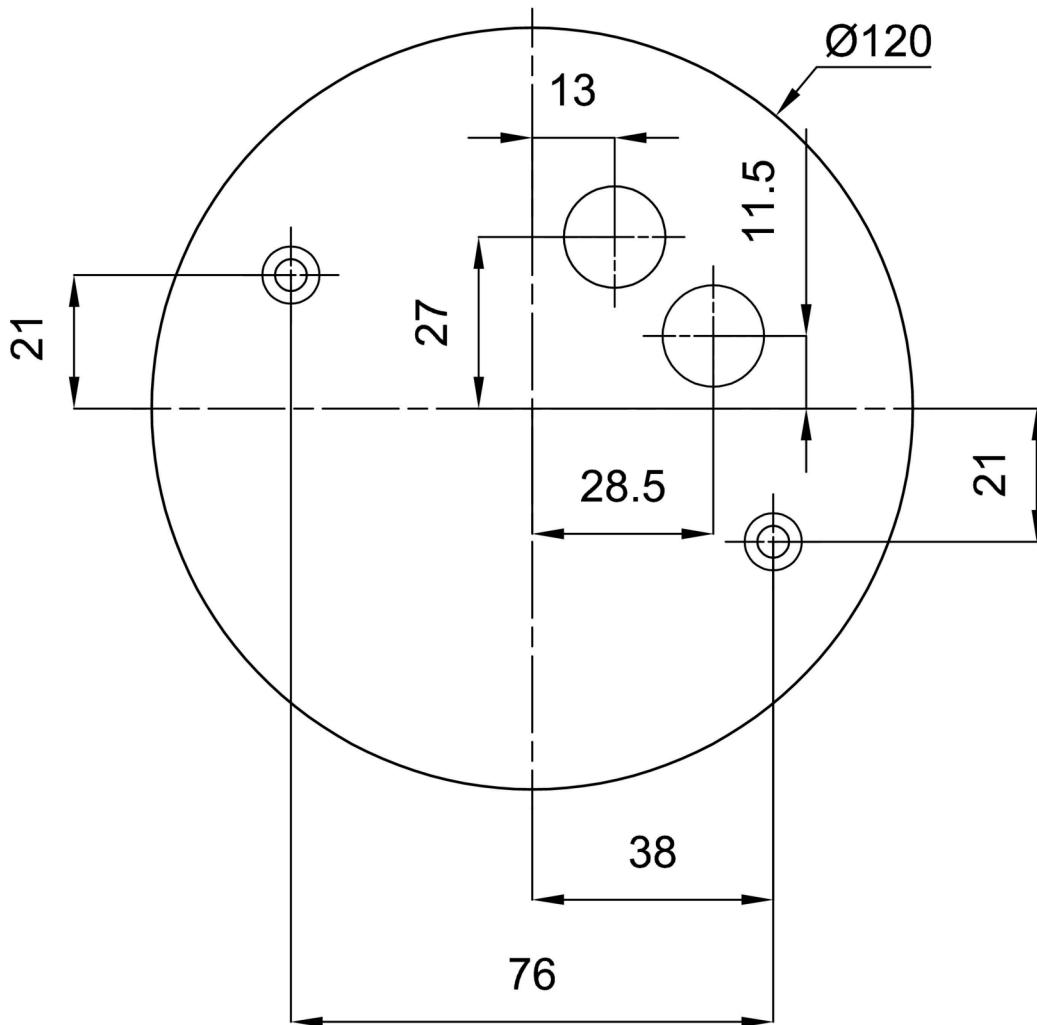

Types of luminaires	Classic on/off
Mounting type	surface mounted
Base material	steel
Shade material	three-layer glass TRIPLEX OPAL
Base color	white Ral9003
Shade color	white
Holding the shade	folding system
Mounting location	ceiling/wall
Width	140 mm
Length	140 mm
Height	156 mm
Diameter	ø 140 mm
mounting holes (diameter)	2xø5mm
Installation wire (diameter)	1xø14mm
Impact strength	IK01
Operating temperature	from -20°C to +30°C

Eulum data for calculation programs are available at www.osmont.cz.

Logistic

EAN	8591728521622
Weight NTTO	0.8 Kg
Weight BTTO	1 Kg
Number of cartons	1 pcs
Package volume	0.004 m ³
Package 1 width	0.15 m
Package 1 length	0.155 m
Package 1 height	0.18 m
Warranty*	60 months

*The warranty for the batteries is valid for 12 months from the date of purchase.

Installation dimensions:

Additional assortment:

Lampshade

Product code	Name	Color	Description	Picture	Drawing
20121	406	white		