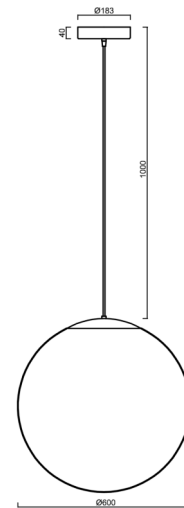

ADRIA S5 HP

LED-5L08E1050ZS11/099/L100 NL DALI 4K##

WWW.OSMONT.CZ

ADRIA S5 HP

Product code: ADR62737

Type: LED-5L08E1050ZS11/099/L100 NL DALI 4K##

Short description of the luminaire: Stainless steel polished | pendant high-power LED light DALI | TRIPLEX OPAL hand blown glass shade | cable pendant (with inner support wire) 100 cm |

Technical

Types of luminaires	Dimmable
Mounting type	Suspended - cable
Base material	stainless steel steel
Shade material	three-layer glass TRIPLEX OPAL
Base color	polished stainless steel
Shade color	white
Holding the shade	steel holder
Mounting location	ceiling
Width	600 mm
Length	600 mm
Height	600 mm
Diameter	ø 600 mm
Hinge length	1000 mm
mounting holes (diameter)	3xø5mm
Cable entrance	2xø16mm
Energy Class	D
Impact strength	IK01
Operating temperature	from -20°C to +30°C

Eulum data for calculation programs are available at

Logistic

EAN	8591728060312
Weight NTTO	7 Kg
Weight BTTO	9.41 Kg
Number of cartons	2 pcs
Package volume	0.256 m ³
Package 1 width	0.62 m
Package 1 length	0.62 m
Package 1 height	0.63 m
Warranty*	60 months