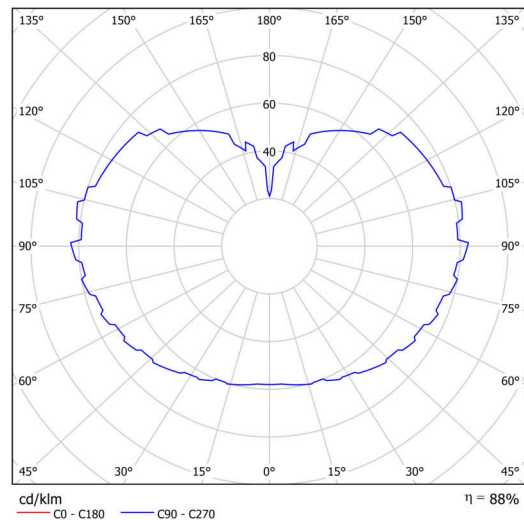

Technical

Types of luminaires	Dimmable
Mounting type	Suspended - cable
Base material	stainless steel steel
Shade material	three-layer glass TRIPLEX OPAL
Base color	polished stainless steel
Shade color	white
Holding the shade	steel holder
Mounting location	ceiling
Width	600 mm
Length	600 mm
Height	600 mm
Diameter	ø 600 mm
Hinge length	1000 mm
mounting holes (diameter)	3xø5mm
Cable entrance	2xø16mm
Energy Class	D
Impact strength	IK01
Operating temperature	from -20°C to +30°C

Luminous

Lum. flux of luminaire	9280 lm
Lum. flux of light source	10540 lm
Luminaire efficacy	142 lm/W
Temperature	4000 K
Rated life time LED L80/B10	100000 hours
CRI	Ra80
MacAdam	3
Blue light hazard	Risk group 0