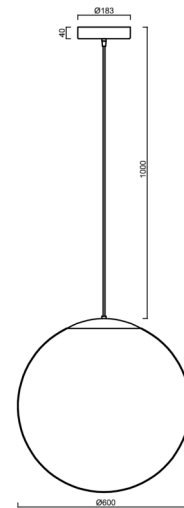

ADRIA S5 HP

LED-5L08E1050ZS11/099/L100 NB DALI 3K##

WWW.OSMONT.CZ

ADRIA S5 HP

Product code: ADR62239

Type: LED-5L08E1050ZS11/099/L100 NB DALI 3K##

Short description of the luminaire: Stainless steel brushed | pendant high-power LED light DALI | TRIPLEX OPAL hand blown glass shade| cable pendant (with inner support wire) 100 cm |

Technical

Types of luminaires	Dimmable
Mounting type	Suspended - cable
Base material	stainless steel steel
Shade material	three-layer glass TRIPLEX OPAL
Base color	brushed stainless steel
Shade color	white
Holding the shade	steel holder
Mounting location	ceiling
Width	600 mm
Length	600 mm
Height	600 mm
Diameter	ø 600 mm
Hinge length	1000 mm
mounting holes (diameter)	3xø5mm
Cable entrance	2xø16mm
Energy Class	D
Impact strength	IK01
Operating temperature	from -20°C to +30°C

Eulum data for calculation programs are available at

Logistic

EAN	8591728058234
Weight NTTO	7 Kg
Weight BTTO	9.41 Kg
Number of cartons	2 pcs
Package volume	0.256 m ³
Package 1 width	0.62 m
Package 1 length	0.62 m
Package 1 height	0.63 m
Warranty*	60 months