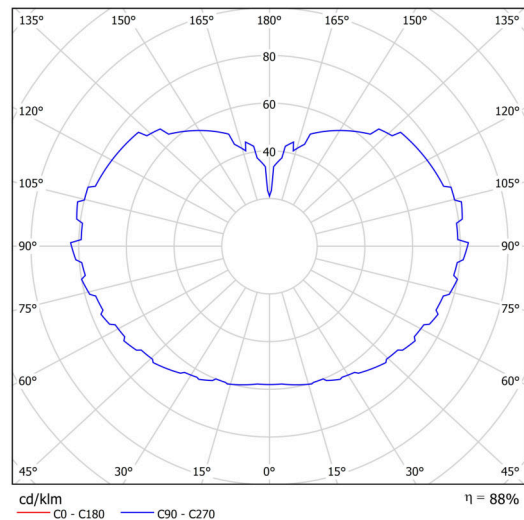

Technical

Types of luminaires	Dimmable
Mounting type	Suspended - cable
Base material	stainless steel steel
Shade material	three-layer glass TRIPLEX OPAL
Base color	brushed stainless steel
Shade color	white
Holding the shade	steel holder
Mounting location	ceiling
Width	600 mm
Length	600 mm
Height	600 mm
Diameter	ø 600 mm
Hinge length	1000 mm
mounting holes (diameter)	3xø5mm
Cable entrance	2xø16mm
Energy Class	D
Impact strength	IK01
Operating temperature	from -20°C to +30°C

Luminous

Lum. flux of luminaire	8890 lm
Lum. flux of light source	10100 lm
Luminaire efficacy	136 lm/W
Temperature	3000 K
Rated life time LED L80/B10	100000 hours
CRI	Ra80
MacAdam	3
Blue light hazard	Risk group 0