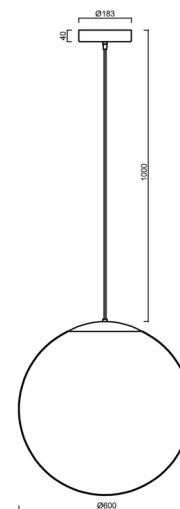

ADRIA S5 HP

LED-5L08E1050ZS11/099/L100 NL DALI 3K##

WWW.OSMONT.CZ

ADRIA S5 HP

Product code: ADR62237

Type: LED-5L08E1050ZS11/099/L100 NL DALI 3K##

Short description of the luminaire: Stainless steel polished | pendant high-power LED light DALI | TRIPLEX OPAL hand blown glass shade | cable pendant (with inner support wire) 100 cm |

Technical

Types of luminaires	Dimmable
Mounting type	Suspended - cable
Base material	stainless steel steel
Shade material	three-layer glass TRIPLEX OPAL
Base color	polished stainless steel
Shade color	white
Holding the shade	steel holder
Mounting location	ceiling
Width	600 mm
Length	600 mm
Height	600 mm
Diameter	ø 600 mm
Hinge length	1000 mm
mounting holes (diameter)	3xø5mm
Cable entrance	2xø16mm
Energy Class	D
Impact strength	IK01
Operating temperature	from -20°C to +30°C

Eulum data for calculation programs are available at

Logistic

EAN	8591728058210
Weight NTTO	7 Kg
Weight BTTO	9.41 Kg
Number of cartons	2 pcs
Package volume	0.256 m ³
Package 1 width	0.62 m
Package 1 length	0.62 m
Package 1 height	0.63 m
Warranty*	60 months