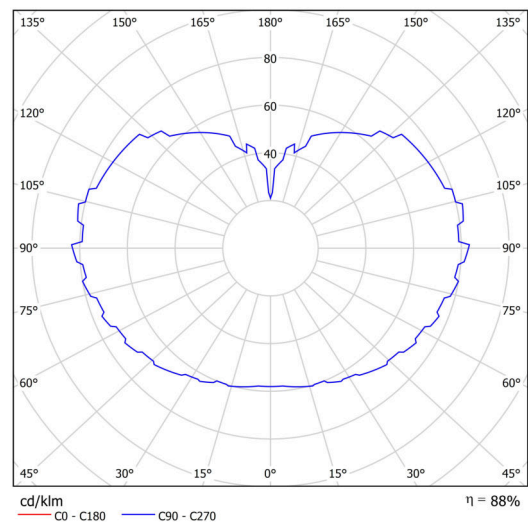

Technical

Types of luminaires	Dimmable
Mounting type	Suspended - cable
Base material	steel
Shade material	three-layer glass TRIPLEX OPAL
Base color	black Ral9005
Shade color	white
Holding the shade	steel holder
Mounting location	ceiling
Width	600 mm
Length	600 mm
Height	600 mm
Diameter	ø 600 mm
Hinge length	1000 mm
mounting holes (diameter)	none
Installation wire (diameter)	none
Energy Class	D
Impact strength	IK01
Operating temperature	from -20°C to +30°C

Luminous

Lum. flux of luminaire	7100 lm
Lum. flux of light source	8070 lm
Luminaire efficacy	147 lm/W
Temperature	4000 K
Rated life time LED L80/B10	100000 hours
CRI	Ra80
MacAdam	3
Blue light hazard	Risk group 0