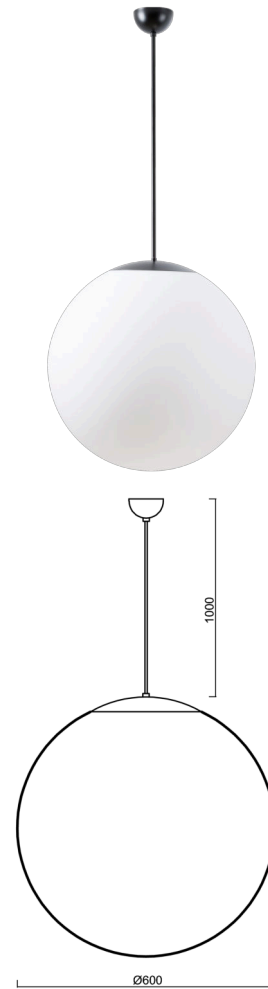

ADRIA S5

LED-5L07E1050ZS11/099/L100 C DALI 4K##

WWW.OSMONT.CZ

ADRIA S5

Product code: ADR61849

Type: LED-5L07E1050ZS11/099/L100 C DALI 4K##

Short description of the luminaire: Black pendant LED light DALI with TRIPLEX OPAL glass shade.

Technical

Types of luminaires	Dimmable
Mounting type	Suspended - cable
Base material	steel
Shade material	three-layer glass TRIPLEX OPAL
Base color	black Ral9005
Shade color	white
Holding the shade	steel holder
Mounting location	ceiling
Width	600 mm
Length	600 mm
Height	600 mm
Diameter	ø 600 mm
Hinge length	1000 mm
mounting holes (diameter)	none
Installation wire (diameter)	none
Energy Class	D
Impact strength	IK01
Operating temperature	from -20°C to +30°C