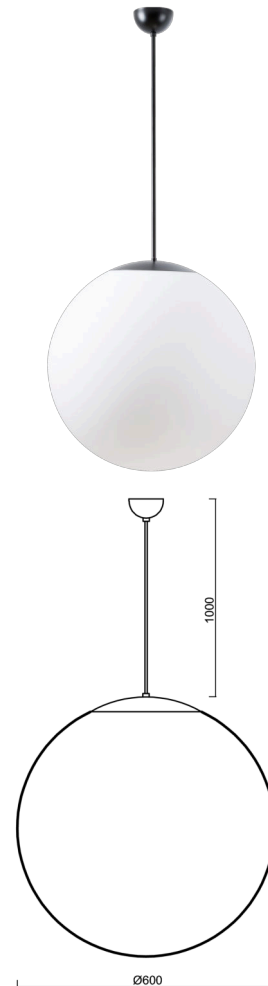

ADRIA S5

LED-5L07E1050ZS11/099/L100 C DALI 3K##

WWW.OSMONT.CZ

ADRIA S5

Product code: ADR61349

Type: LED-5L07E1050ZS11/099/L100 C DALI 3K##

Short description of the luminaire: Black pendant LED light DALI with TRIPLEX OPAL glass shade.

Technical

Types of luminaires	Dimmable
Mounting type	Suspended - cable
Base material	steel
Shade material	three-layer glass TRIPLEX OPAL
Base color	black Ral9005
Shade color	white
Holding the shade	steel holder
Mounting location	ceiling
Width	600 mm
Length	600 mm
Height	600 mm
Diameter	ø 600 mm
Hinge length	1000 mm
mounting holes (diameter)	none
Installation wire (diameter)	none
Energy Class	D
Impact strength	IK01
Operating temperature	from -20°C to +30°C