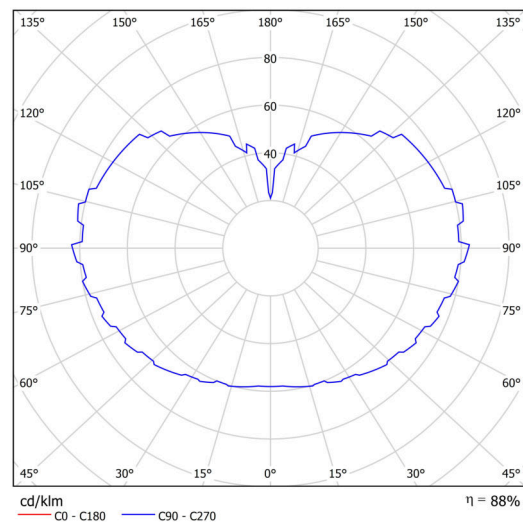

Luminous

Lum. flux of luminaire	7100 lm
Lum. flux of light source	8070 lm
Luminaire efficacy	147 lm/W
Temperature	4000 K
Rated life time LED L80/B10	100000 hours
CRI	Ra80
MacAdam	3
Blue light hazard	Risk group 0

Eulum data for calculation programs are available at www.osmont.cz.