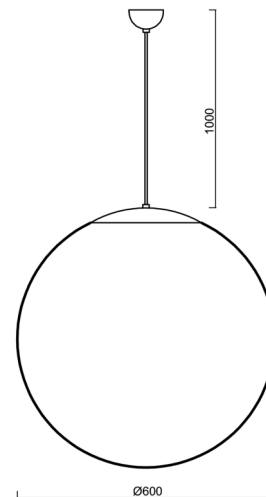

ADRIA S5

LED-5L07E1050ZS11/099/L100 MS 4K##

WWW.OSMONT.CZ

ADRIA S5

Product code: ADR60868

Type: LED-5L07E1050ZS11/099/L100 MS 4K##

Short description of the luminaire: Brass pendant LED light ON/OFF with TRIPLEX OPAL glass shade.

Technical

Types of luminaires	Classic on/off
Mounting type	Suspended - cable
Base material	brass
Shade material	three-layer glass TRIPLEX OPAL
Base color	polished brass
Shade color	white
Holding the shade	steel holder
Mounting location	ceiling
Width	600 mm
Length	600 mm
Height	600 mm
Diameter	ø 600 mm
Hinge length	1000 mm
mounting holes (diameter)	none
Installation wire (diameter)	none
Energy Class	D
Impact strength	IK01
Operating temperature	from -20°C to +30°C