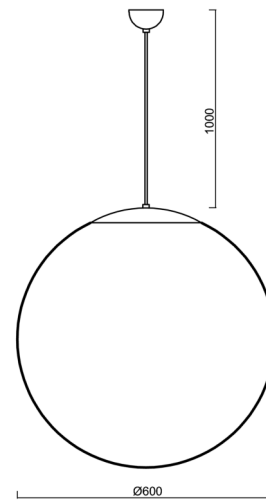

ADRIA S5

LED-5L07E1050ZS11/099/L100 B DALI 3K##

WWW.OSMONT.CZ

ADRIA S5

Product code: ADR60367

Type: LED-5L07E1050ZS11/099/L100 B DALI 3K##

Short description of the luminaire: White pendant LED light DALI with TRIPLEX OPAL glass shade.

Technical

Types of luminaires	Dimmable
Mounting type	Suspended - cable
Base material	steel
Shade material	three-layer glass TRIPLEX OPAL
Base color	white Ral9003
Shade color	white
Holding the shade	steel holder
Mounting location	ceiling
Width	600 mm
Length	600 mm
Height	600 mm
Diameter	ø 600 mm
Hinge length	1000 mm
mounting holes (diameter)	none
Installation wire (diameter)	none
Energy Class	D
Impact strength	IK01
Operating temperature	from -20°C to +30°C