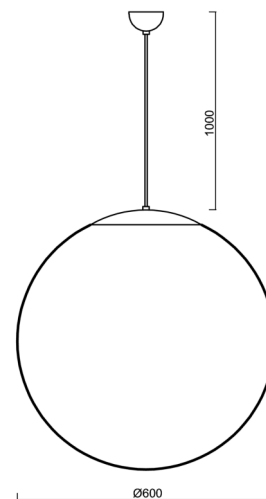

ADRIA S5

LED-5L07E1050ZS11/099/L100 B 3K##

WWW.OSMONT.CZ

ADRIA S5

Product code: ADR60366

Type: LED-5L07E1050ZS11/099/L100 B 3K##

Short description of the luminaire: White pendant LED light ON/OFF with TRIPLEX OPAL glass shade.

Technical

Types of luminaires	Classic on/off
Mounting type	Suspended - cable
Base material	steel
Shade material	three-layer glass TRIPLEX OPAL
Base color	white Ral9003
Shade color	white
Holding the shade	steel holder
Mounting location	ceiling
Width	600 mm
Length	600 mm
Height	600 mm
Diameter	ø 600 mm
Hinge length	1000 mm
mounting holes (diameter)	none
Installation wire (diameter)	none
Energy Class	D
Impact strength	IK01
Operating temperature	from -20°C to +30°C