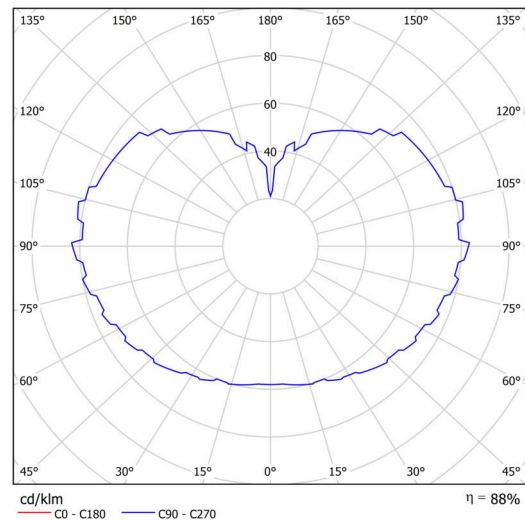

Technical

Types of luminaires	Emergency combined
Mounting type	Suspended - cable
Base material	stainless steel steel
Shade material	three-layer glass TRIPLEX OPAL
Base color	brushed stainless steel
Shade color	white
Holding the shade	steel holder
Mounting location	ceiling
Width	500 mm
Length	500 mm
Height	500 mm
Diameter	Ø 500 mm
Hinge length	1000 mm
mounting holes (diameter)	3xØ5mm
Cable entrance	2xØ16mm
Energy Class	D
Impact strength	IK01
Operating temperature	from 0°C to +30°C

Luminous

Lum. flux of luminaire	8100 lm
Lum. flux of light source	9200 lm
Lum. flux of light source in emergency mode	150 lm
Luminaire efficacy	137 lm/W
Temperature	3000 K

TECHNICAL SHEET

Rated life time LED L80/B10	100000 hours
CRI	Ra80
MacAdam	3
Blue light hazard	Risk group 0