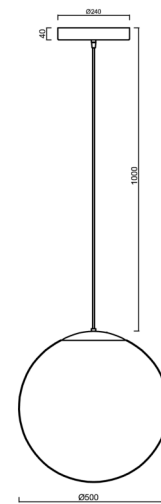

ADRIA S4 HP

LED-5L08E950ZS11/098/L100/NK1W NB 3K##

WWW.OSMONT.CZ

ADRIA S4 HP

Product code: ADR72114

Type: LED-5L08E950ZS11/098/L100/NK1W NB 3K##

Short description of the luminaire: Stainless steel brushed | pendant high-power LED light with emergency backup combined | TRIPLEX OPAL hand blown glass shade| cable pendant (with inner support wire) 100 cm |

Technical

Types of luminaires	Emergency combined
Mounting type	Suspended - cable
Base material	stainless steel steel
Shade material	three-layer glass TRIPLEX OPAL
Base color	brushed stainless steel
Shade color	white
Holding the shade	steel holder
Mounting location	ceiling
Width	500 mm
Length	500 mm
Height	500 mm
Diameter	Ø 500 mm
Hinge length	1000 mm
mounting holes (diameter)	3xØ5mm
Cable entrance	2xØ16mm
Energy Class	D
Impact strength	IK01
Operating temperature	from 0°C to +30°C

*The warranty for the batteries is valid for 12 months from the date of purchase.

Installation dimensions:

Additional assortment:

Lampshade

Product code	Name	Color	Description	Picture	Drawing
20041	098	white	příslušenství		