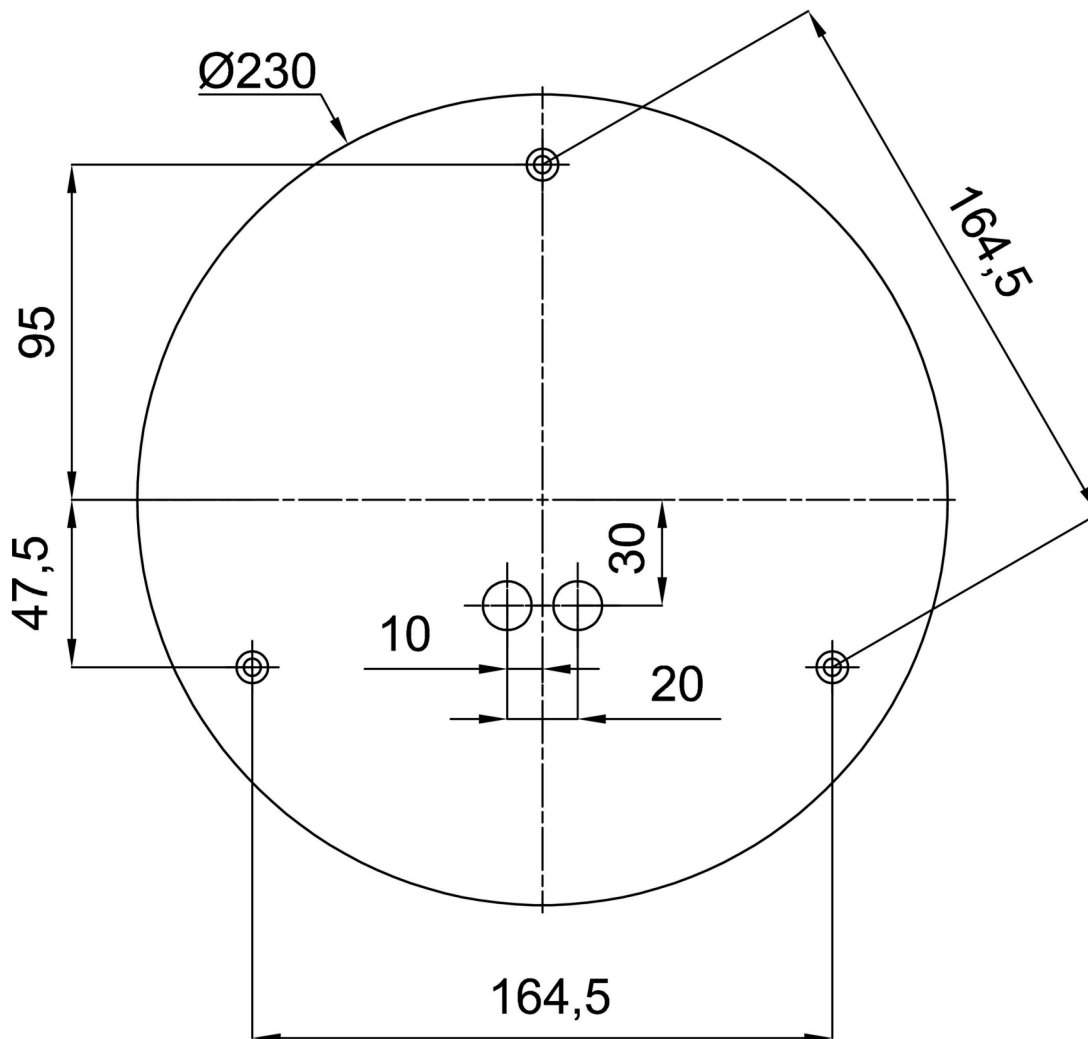

TECHNICAL SHEET

Rated life time LED L80/B10	100000 hours
CRI	Ra80
MacAdam	3
Blue light hazard	Risk group 0

Eulum data for calculation programs are available at www.osmont.cz.

Logistic

EAN	8591728062439
Weight NTTO	5.8 Kg
Weight BTTO	7.32 Kg
Number of cartons	2 pcs
Package volume	0.148 m³
Package 1 width	0.52 m
Package 1 length	0.52 m
Package 1 height	0.53 m
Warranty*	60 months

*The warranty for the batteries is valid for 12 months from the date of purchase.

Installation dimensions: