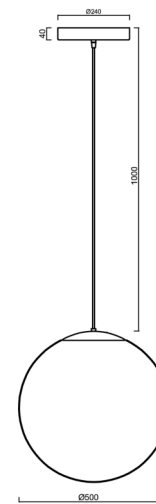

ADRIA S4 HP

LED-5L08E950ZS11/098/L100/NK1W NL 3K##

WWW.OSMONT.CZ

ADRIA S4 HP

Product code: ADR72113

Type: LED-5L08E950ZS11/098/L100/NK1W NL 3K##

Short description of the luminaire: Stainless steel polished | pendant high-power LED light with emergency backup combined | TRIPLEX OPAL hand blown glass shade | cable pendant (with inner support wire) 100 cm |

Technical

Types of luminaires	Emergency combined
Mounting type	Suspended - cable
Base material	stainless steel steel
Shade material	three-layer glass TRIPLEX OPAL
Base color	polished stainless steel
Shade color	white
Holding the shade	steel holder
Mounting location	ceiling
Width	500 mm
Length	500 mm
Height	500 mm
Diameter	ø 500 mm
Hinge length	1000 mm
mounting holes (diameter)	3xø5mm
Cable entrance	2xø16mm
Energy Class	D
Impact strength	IK01
Operating temperature	from 0°C to +30°C

Eulum data for calculation programs are available at www.osmont.cz.

Logistic

EAN	8591728062422
Weight NTTO	5.8 Kg
Weight BTTO	7.32 Kg
Number of cartons	2 pcs
Package volume	0.148 m ³
Package 1 width	0.52 m
Package 1 length	0.52 m
Package 1 height	0.53 m
Warranty*	60 months

*The warranty for the batteries is valid for 12 months from the date of purchase.

Installation dimensions:

Additional assortment:

Lampshade

Product code	Name	Color	Description	Picture	Drawing
20041	098	white	příslušenství		