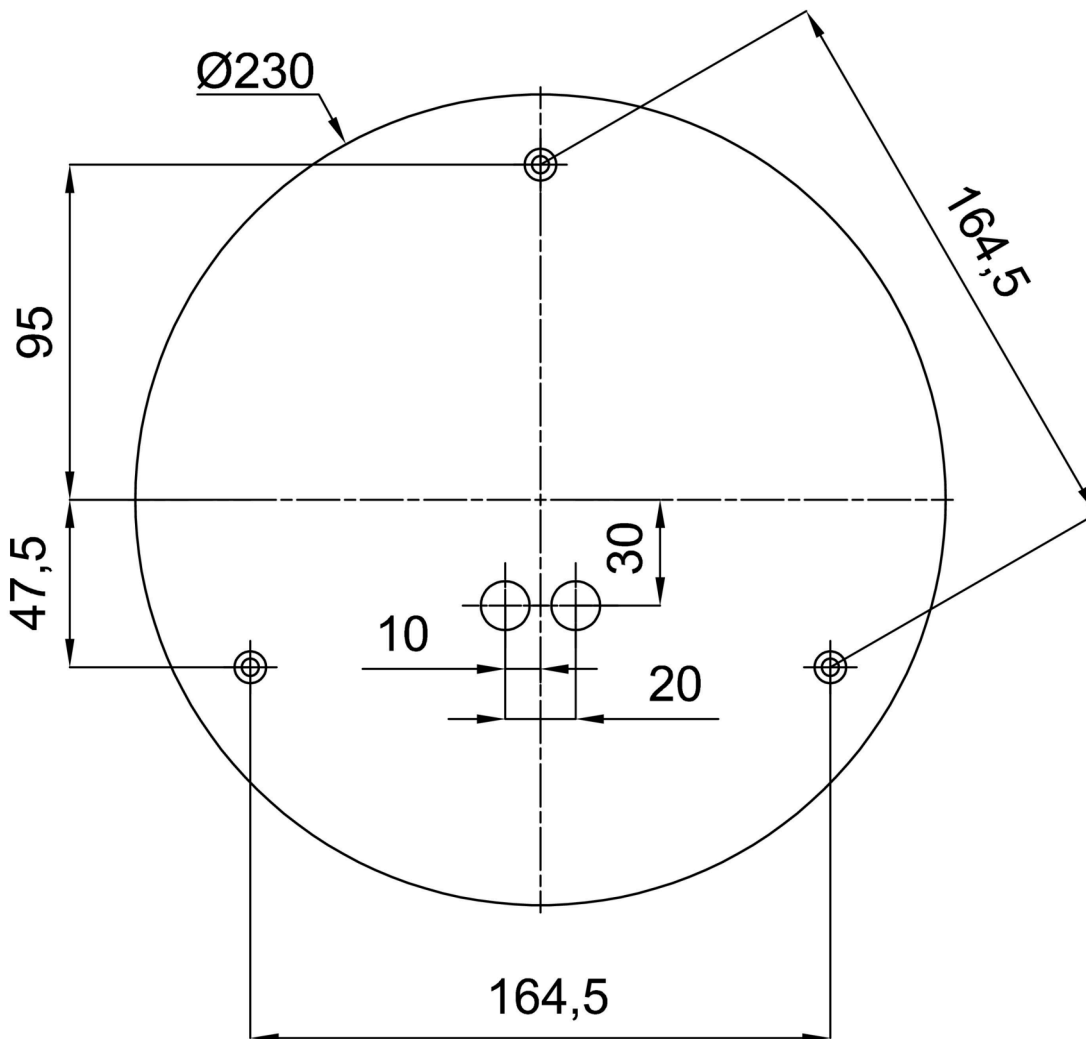

TECHNICAL SHEET

Rated life time LED L80/B10	100000 hours
CRI	Ra80
MacAdam	3
Blue light hazard	Risk group 0

Eulum data for calculation programs are available at www.osmont.cz.

Logistic

EAN	8591728062422
Weight NTTO	5.8 Kg
Weight BTTO	7.32 Kg
Number of cartons	2 pcs
Package volume	0.148 m³
Package 1 width	0.52 m
Package 1 length	0.52 m
Package 1 height	0.53 m
Warranty*	60 months

*The warranty for the batteries is valid for 12 months from the date of purchase.

Installation dimensions: