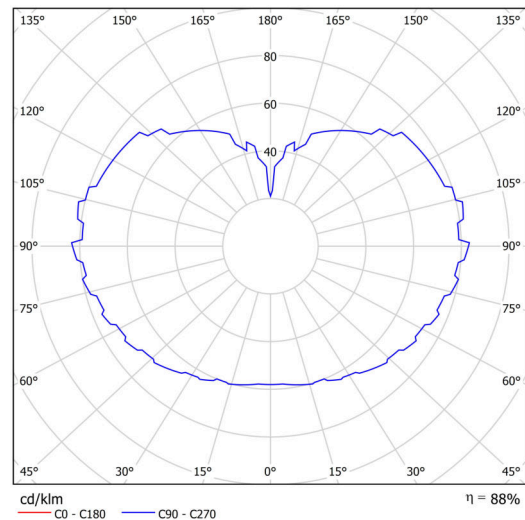

Technical

Types of luminaires	Emergency combined
Mounting type	Suspended - cable
Base material	stainless steel steel
Shade material	three-layer glass TRIPLEX OPAL
Base color	polished stainless steel
Shade color	white
Holding the shade	steel holder
Mounting location	ceiling
Width	500 mm
Length	500 mm
Height	500 mm
Diameter	ø 500 mm
Hinge length	1000 mm
mounting holes (diameter)	3xø5mm
Cable entrance	2xø16mm
Energy Class	D
Impact strength	IK01
Operating temperature	from 0°C to +30°C

Luminous

Lum. flux of luminaire	8100 lm
Lum. flux of light source	9200 lm
Lum. flux of light source in emergency mode	150 lm
Luminaire efficacy	137 lm/W
Temperature	3000 K

TECHNICAL SHEET

Rated life time LED L80/B10	100000 hours
CRI	Ra80
MacAdam	3
Blue light hazard	Risk group 0