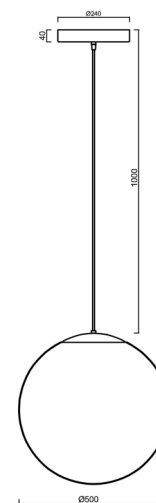

ADRIA S4 HP

LED-5L08E950ZS11/098/L100/NK1W C 3K##

WWW.OSMONT.CZ

ADRIA S4 HP

Product code: ADR72111

Type: LED-5L08E950ZS11/098/L100/NK1W C 3K##

Short description of the luminaire: Black colour | pendant high-power LED light with emergency backup combined | TRIPLEX OPAL hand blown glass shade | cable pendant (with inner support wire) 100 cm |

Technical

Types of luminaires	Emergency combined
Mounting type	Suspended - cable
Base material	steel
Shade material	three-layer glass TRIPLEX OPAL
Base color	black Ral9005
Shade color	white
Holding the shade	steel holder
Mounting location	ceiling
Width	500 mm
Length	500 mm
Height	500 mm
Diameter	Ø 500 mm
Hinge length	1000 mm
mounting holes (diameter)	3xØ5mm
Cable entrance	2xØ16mm
Energy Class	D
Impact strength	IK01
Operating temperature	from 0°C to +30°C

Eulum data for calculation programs are available at www.osmont.cz.

Logistic

EAN	8591728062408
Weight NTTO	5.8 Kg
Weight BTTO	7.32 Kg
Number of cartons	2 pcs
Package volume	0.148 m ³
Package 1 width	0.52 m
Package 1 length	0.52 m
Package 1 height	0.53 m
Warranty*	60 months

*The warranty for the batteries is valid for 12 months from the date of purchase.

Installation dimensions:

Additional assortment:

Lampshade

Product code	Name	Color	Description	Picture	Drawing
20041	098	white	příslušenství		