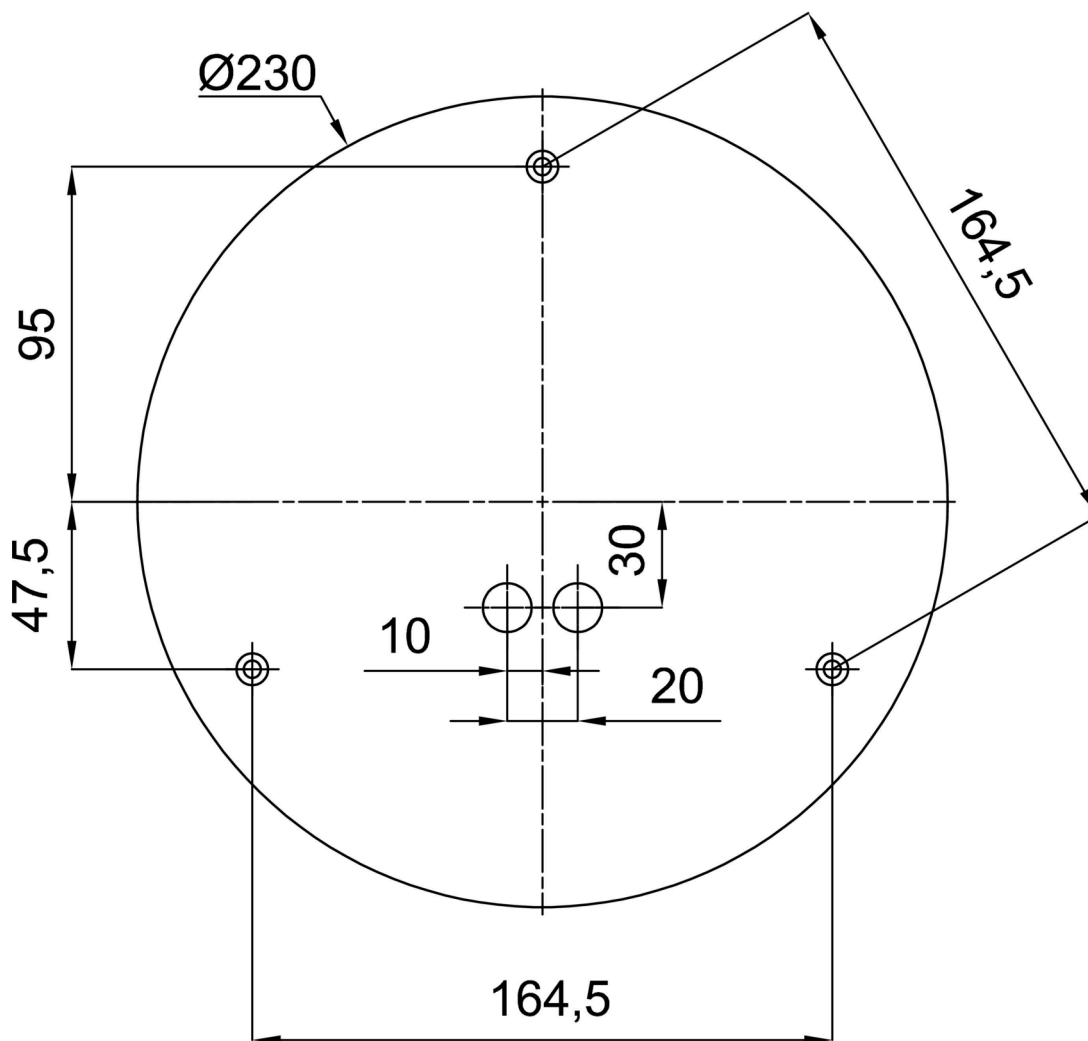

TECHNICAL SHEET

Rated life time LED L80/B10	100000 hours
CRI	Ra80
MacAdam	3
Blue light hazard	Risk group 0

Eulum data for calculation programs are available at www.osmont.cz.

Logistic

EAN	8591728062408
Weight NTTO	5.8 Kg
Weight BTTO	7.32 Kg
Number of cartons	2 pcs
Package volume	0.148 m³
Package 1 width	0.52 m
Package 1 length	0.52 m
Package 1 height	0.53 m
Warranty*	60 months

*The warranty for the batteries is valid for 12 months from the date of purchase.

Installation dimensions: