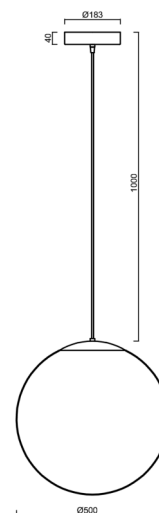

ADRIA S4 HP

LED-5L08E950ZS11/098/L100 NB DALI 4K##

WWW.OSMONT.CZ

ADRIA S4 HP

Product code: ADR62729

Type: LED-5L08E950ZS11/098/L100 NB DALI 4K##

Short description of the luminaire: Stainless steel brushed | pendant high-power LED light DALI | TRIPLEX OPAL hand blown glass shade| cable pendant (with inner support wire) 100 cm |

Technical

Types of luminaires	Dimmable
Mounting type	Suspended - cable
Base material	stainless steel steel
Shade material	three-layer glass TRIPLEX OPAL
Base color	brushed stainless steel
Shade color	white
Holding the shade	steel holder
Mounting location	ceiling
Width	500 mm
Length	500 mm
Height	500 mm
Diameter	ø 500 mm
Hinge length	1000 mm
mounting holes (diameter)	3x5mm
Cable entrance	2x16mm
Energy Class	D
Impact strength	IK01
Operating temperature	from -20°C to +30°C

*The warranty for the batteries is valid for 12 months from the date of purchase.

Installation dimensions:

Additional assortment:

Lampshade

Product code	Name	Color	Description	Picture	Drawing
20041	098	white	příslušenství		