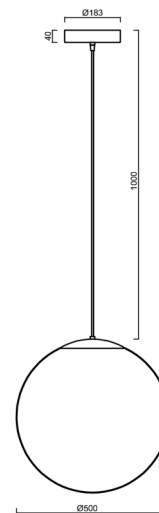

ADRIA S4 HP

LED-5L08E950ZS11/098/L100 MS 4K##

WWW.OSMONT.CZ

ADRIA S4 HP

Product code: ADR62724

Type: LED-5L08E950ZS11/098/L100 MS 4K##

Short description of the luminaire: Brass polished | pendant high-power LED light ON/OFF | TRIPLEX OPAL hand blown glass shade | cable pendant (with inner support wire) 100 cm |

Technical

Types of luminaires	Classic on/off
Mounting type	Suspended - cable
Base material	brass
Shade material	three-layer glass TRIPLEX OPAL
Base color	polished brass
Shade color	white
Holding the shade	steel holder
Mounting location	ceiling
Width	500 mm
Length	500 mm
Height	500 mm
Diameter	ø 500 mm
Hinge length	1000 mm
mounting holes (diameter)	3x5mm
Cable entrance	2x16mm
Energy Class	D
Impact strength	IK01
Operating temperature	from -20°C to +30°C

*The warranty for the batteries is valid for 12 months from the date of purchase.

Installation dimensions:

Additional assortment:

Lampshade

Product code	Name	Color	Description	Picture	Drawing
20041	098	white	příslušenství		