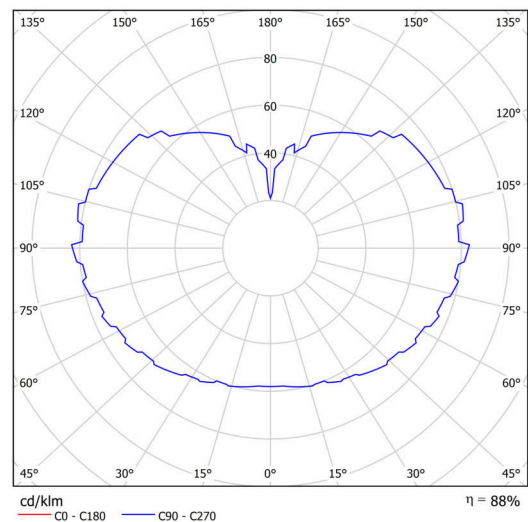

Technical

Types of luminaires	Classic on/off
Mounting type	Suspended - cable
Base material	brass
Shade material	three-layer glass TRIPLEX OPAL
Base color	polished brass
Shade color	white
Holding the shade	steel holder
Mounting location	ceiling
Width	500 mm
Length	500 mm
Height	500 mm
Diameter	ø 500 mm
Hinge length	1000 mm
mounting holes (diameter)	3x5mm
Cable entrance	2x16mm
Energy Class	D
Impact strength	IK01
Operating temperature	from -20°C to +30°C

Luminous

Lum. flux of luminaire	8450 lm
Lum. flux of light source	9600 lm
Luminaire efficacy	143 lm/W
Temperature	4000 K
Rated life time LED L80/B10	100000 hours
CRI	Ra80
MacAdam	3
Blue light hazard	Risk group 0