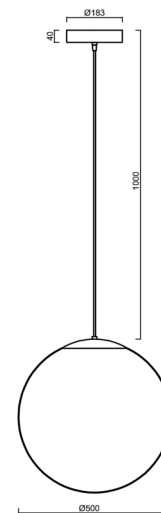

ADRIA S4 HP

LED-5L08E950ZS11/098/L100 B 4K##

WWW.OSMONT.CZ

ADRIA S4 HP

Product code: ADR62720

Type: LED-5L08E950ZS11/098/L100 B 4K##

Short description of the luminaire: White colour | pendant high-power LED light ON/OFF | TRIPLEX OPAL hand blown glass shade | cable pendant (with inner support wire) 100 cm |

Technical

Types of luminaires	Classic on/off
Mounting type	Suspended - cable
Base material	steel
Shade material	three-layer glass TRIPLEX OPAL
Base color	white Ral9003
Shade color	white
Holding the shade	steel holder
Mounting location	ceiling
Width	500 mm
Length	500 mm
Height	500 mm
Diameter	Ø 500 mm
Hinge length	1000 mm
mounting holes (diameter)	3xØ5mm
Cable entrance	2xØ16mm
Energy Class	D
Impact strength	IK01
Operating temperature	from -20°C to +30°C

*The warranty for the batteries is valid for 12 months from the date of purchase.

Installation dimensions:

Additional assortment:

Lampshade

Product code	Name	Color	Description	Picture	Drawing
20041	098	white	příslušenství		