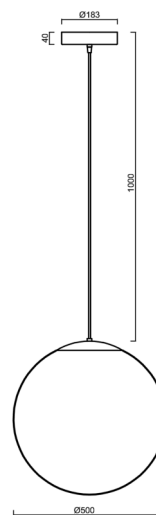

ADRIA S4 HP

LED-5L08E950ZS11/098/L100 MS DALI 3K##

WWW.OSMONT.CZ

ADRIA S4 HP

Product code: ADR62225

Type: LED-5L08E950ZS11/098/L100 MS DALI 3K##

Short description of the luminaire: Brass polished | pendant high-power LED light DALI | TRIPLEX OPAL hand blown glass shade | cable pendant (with inner support wire) 100 cm |

Technical

Types of luminaires	Dimmable
Mounting type	Suspended - cable
Base material	brass
Shade material	three-layer glass TRIPLEX OPAL
Base color	polished brass
Shade color	white
Holding the shade	steel holder
Mounting location	ceiling
Width	500 mm
Length	500 mm
Height	500 mm
Diameter	Ø 500 mm
Hinge length	1000 mm
mounting holes (diameter)	3xØ5mm
Cable entrance	2xØ16mm
Energy Class	D
Impact strength	IK01
Operating temperature	from -20°C to +30°C