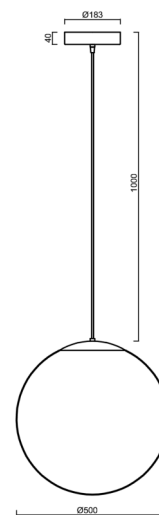

## **ADRIA S4 HP**

---

LED-5L08E950ZS11/098/L100 C 3K##

[WWW.OSMONT.CZ](http://WWW.OSMONT.CZ)

# ADRIA S4 HP

Product code: ADR62222

Type: LED-5L08E950ZS11/098/L100 C 3K##

Short description of the luminaire: Black colour | pendant high-power LED light ON/OFF | TRIPLEX OPAL hand blown glass shade | cable pendant ( with inner support wire) 100 cm |

## Technical

Types of luminaires	Classic on/off
Mounting type	Suspended - cable
Base material	steel
Shade material	three-layer glass TRIPLEX OPAL
Base color	black Ral9005
Shade color	white
Holding the shade	steel holder
Mounting location	ceiling
Width	500 mm
Length	500 mm
Height	500 mm
Diameter	Ø 500 mm
Hinge length	1000 mm
mounting holes (diameter)	3xØ5mm
Cable entrance	2xØ16mm
Energy Class	D
Impact strength	IK01
Operating temperature	from -20°C to +30°C