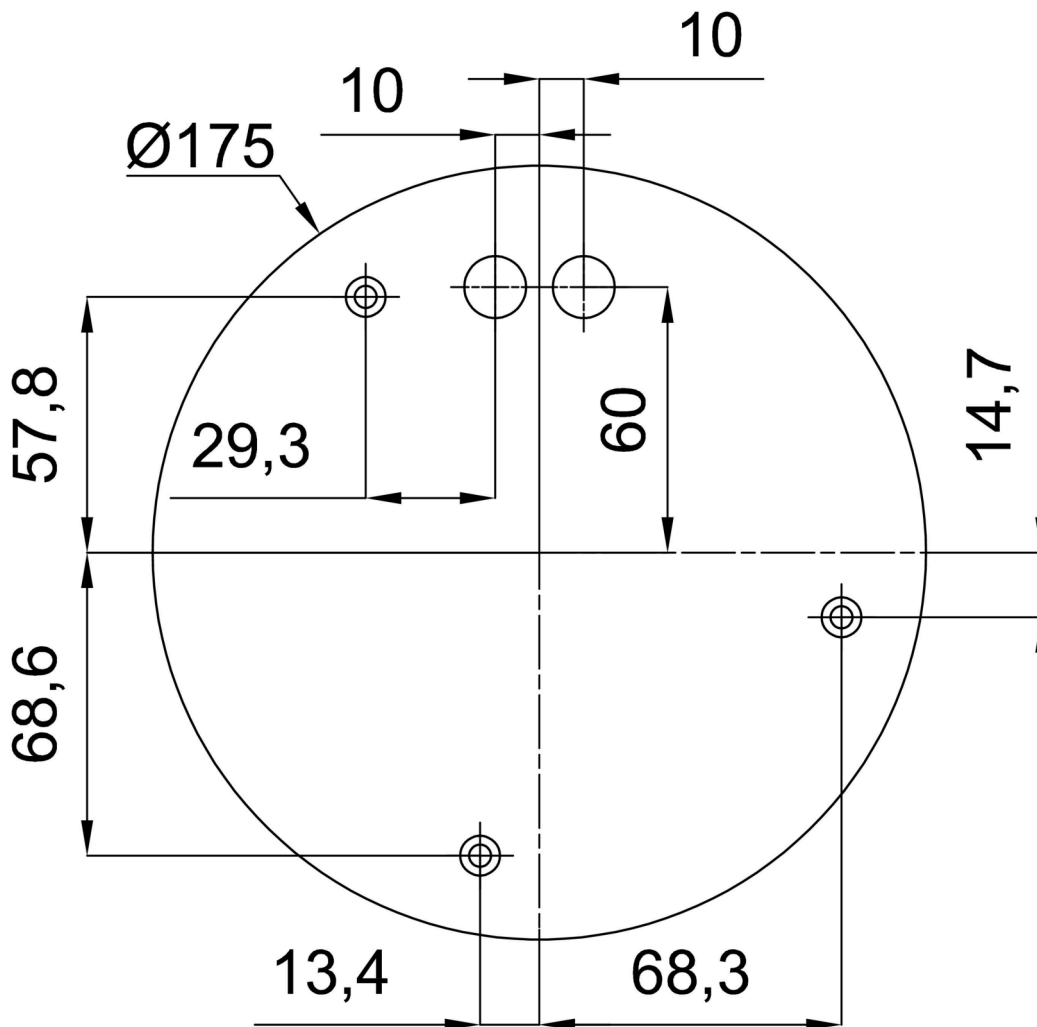

Logistic

EAN	8591728058050
Weight NTTO	5.8 Kg
Weight BTTO	7.32 Kg
Number of cartons	2 pcs
Package volume	0.148 m³
Package 1 width	0.52 m
Package 1 length	0.52 m
Package 1 height	0.53 m
Warranty*	60 months

*The warranty for the batteries is valid for 12 months from the date of purchase.

Installation dimensions: