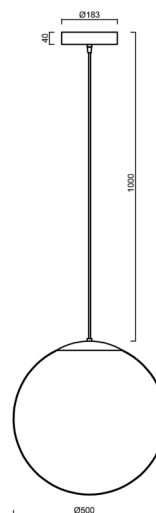

ADRIA S4 HP

LED-5L08E950ZS11/098/L100 B DALI 3K##

WWW.OSMONT.CZ

ADRIA S4 HP

Product code: ADR62221

Type: LED-5L08E950ZS11/098/L100 B DALI 3K##

Short description of the luminaire: White colour | pendant high-power LED light DALI | TRIPLEX OPAL hand blown glass shade | cable pendant (with inner support wire) 100 cm |

Technical

Types of luminaires	Dimmable
Mounting type	Suspended - cable
Base material	steel
Shade material	three-layer glass TRIPLEX OPAL
Base color	white Ral9003
Shade color	white
Holding the shade	steel holder
Mounting location	ceiling
Width	500 mm
Length	500 mm
Height	500 mm
Diameter	Ø 500 mm
Hinge length	1000 mm
mounting holes (diameter)	3xØ5mm
Cable entrance	2xØ16mm
Energy Class	D
Impact strength	IK01
Operating temperature	from -20°C to +30°C

*The warranty for the batteries is valid for 12 months from the date of purchase.

Installation dimensions:

Additional assortment:

Lampshade

Product code	Name	Color	Description	Picture	Drawing
20041	098	white	příslušenství		