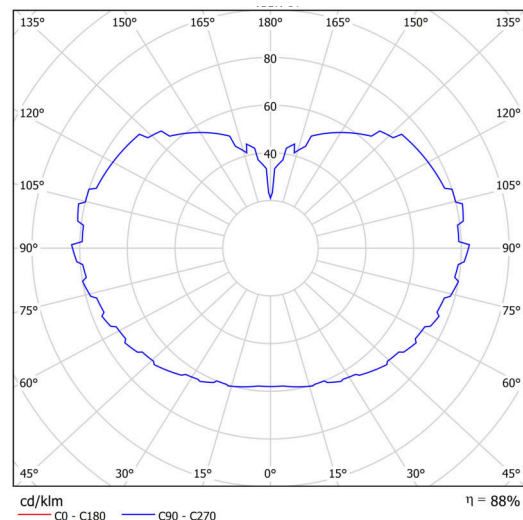

Luminous

Lum. flux of luminaire	6120 lm
Lum. flux of light source	6960 lm
Lum. flux of light source in emergency mode	200 lm
Temperature	4000 K
Rated life time LED L80/B10	100000 hours
CRI	Ra80
MacAdam	3
Blue light hazard	Risk group 0