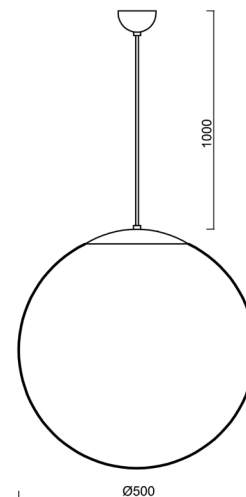

# ADRIA S4

Product code: ADR62869

Type: LED-5L07E900ZS11/098/L100 NK3HST NB 4K##

Short description of the luminaire: Stainless steel brushed | pendant LED light with emergency backup combined ( with Self-test) | TRIPLEX OPAL hand blown glass shade| cable pendant ( with inner support wire) 100 cm |

## Technical

Types of luminaires	Emergency combined SELFTEST
Mounting type	Suspended - cable
Base material	stainless steel steel
Shade material	three-layer glass TRIPLEX OPAL
Base color	brushed stainless steel
Shade color	white
Holding the shade	folding system
Mounting location	ceiling
Width	500 mm
Length	500 mm
Height	500 mm
Hinge length	1000 mm
mounting holes (diameter)	none
Cable entrance	none
Energy Class	D
Impact strength	IK01
Operating temperature	from -20°C to +30°C