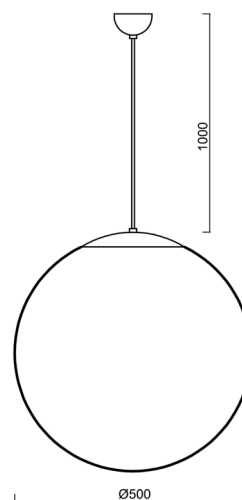

ADRIA S4

LED-5L07E900ZS11/098/L100 NK3HST NL 4K##

WWW.OSMONT.CZ

ADRIA S4

Product code: ADR62868

Type: LED-5L07E900ZS11/098/L100 NK3HST NL 4K##

Short description of the luminaire: Stainless steel polished | pendant LED light with emergency backup combined (with Self-test) | TRIPLEX OPAL hand blown glass shade| cable pendant (with inner support wire) 100 cm |

Technical

Types of luminaires	Emergency combined SELFTEST
Mounting type	Suspended - cable
Base material	stainless steel steel
Shade material	three-layer glass TRIPLEX OPAL
Base color	polished stainless steel
Shade color	white
Holding the shade	folding system
Mounting location	ceiling
Width	500 mm
Length	500 mm
Height	500 mm
Hinge length	1000 mm
mounting holes (diameter)	none
Cable entrance	none
Energy Class	D
Impact strength	IK01
Operating temperature	from -20°C to +30°C