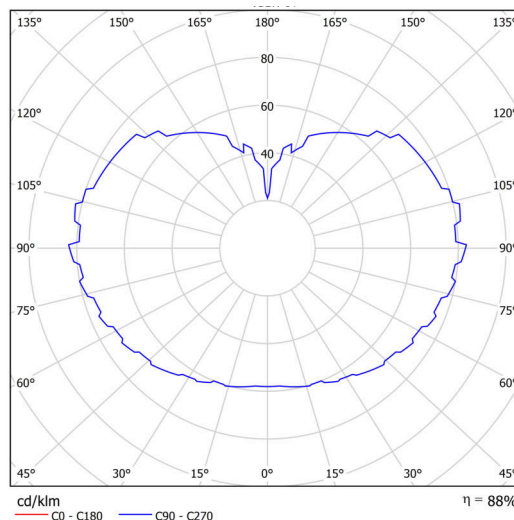

Luminous

Lum. flux of luminaire	6120 lm
Lum. flux of light source	6960 lm
Lum. flux of light source in emergency mode	200 lm
Temperature	4000 K
Rated life time LED L80/B10	100000 hours
CRI	Ra80
MacAdam	3
Blue light hazard	Risk group 0