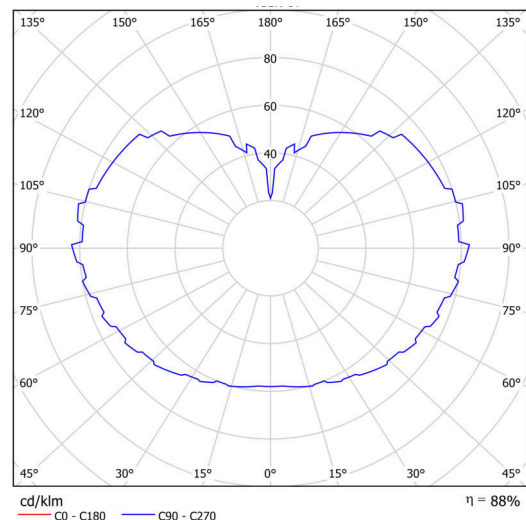

Luminous

Lum. flux of luminaire	6120 lm
Lum. flux of light source	6960 lm
Lum. flux of light source in emergency mode	200 lm
Temperature	4000 K
Rated life time LED L80/B10	100000 hours
CRI	Ra80
MacAdam	3
Blue light hazard	Risk group 0