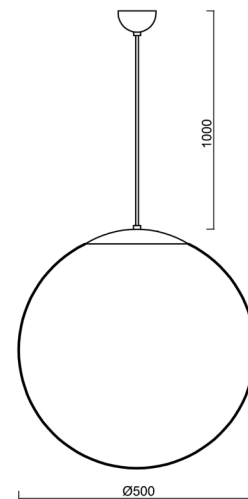

ADRIA S4

LED-5L07E900ZS11/098/L100 NK3HST MS 4K##

WWW.OSMONT.CZ

ADRIA S4

Product code: ADR62867

Type: LED-5L07E900ZS11/098/L100 NK3HST MS 4K##

Short description of the luminaire: Brass polished | pendant LED light with emergency backup combined (with Self-test) | TRIPLEX OPAL hand blown glass shade| cable pendant (with inner support wire) 100 cm |

Technical

Types of luminaires	Emergency combined SELFTEST
Mounting type	Suspended - cable
Base material	brass
Shade material	three-layer glass TRIPLEX OPAL
Base color	polished brass
Shade color	white
Holding the shade	folding system
Mounting location	ceiling
Width	500 mm
Length	500 mm
Height	500 mm
Hinge length	1000 mm
mounting holes (diameter)	none
Cable entrance	none
Energy Class	D
Impact strength	IK01
Operating temperature	from -20°C to +30°C