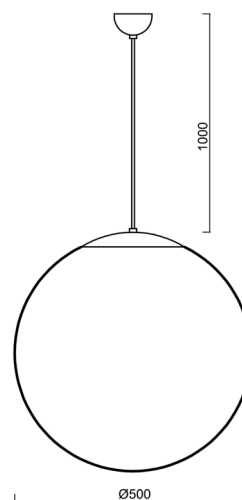

ADRIA S4

LED-5L07E900ZS11/098/L100 NK3HST B 4K##

WWW.OSMONT.CZ

ADRIA S4

Product code: ADR62865

Type: LED-5L07E900ZS11/098/L100 NK3HST B 4K##

Short description of the luminaire: White colour | pendant LED light with emergency backup combined (with Self-test) | TRIPLEX OPAL hand blown glass shade| cable pendant (with inner support wire) 100 cm |

Technical

Types of luminaires	Emergency combined SELFTEST
Mounting type	Suspended - cable
Base material	steel
Shade material	three-layer glass TRIPLEX OPAL
Base color	white Ral9003
Shade color	white
Holding the shade	folding system
Mounting location	ceiling
Width	500 mm
Length	500 mm
Height	500 mm
Hinge length	1000 mm
mounting holes (diameter)	none
Cable entrance	none
Energy Class	D
Impact strength	IK01
Operating temperature	from -20°C to +30°C