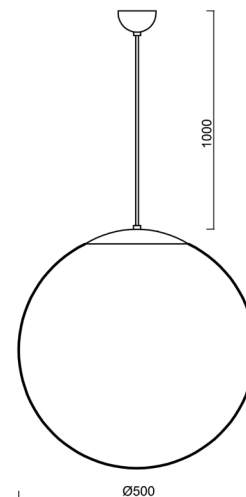

# ADRIA S4

Product code: ADR62369

Type: LED-5L07E900ZS11/098/L100 NK3HST NB 3K##

Short description of the luminaire: Stainless steel brushed | pendant LED light with emergency backup combined ( with Self-test) | TRIPLEX OPAL hand blown glass shade| cable pendant ( with inner support wire) 100 cm |

## Technical

Types of luminaires	Emergency combined SELFTEST
Mounting type	Suspended - cable
Base material	stainless steel steel
Shade material	three-layer glass TRIPLEX OPAL
Base color	brushed stainless steel
Shade color	white
Holding the shade	folding system
Mounting location	ceiling
Width	500 mm
Length	500 mm
Height	500 mm
Hinge length	1000 mm
mounting holes (diameter)	none
Cable entrance	none
Energy Class	D
Impact strength	IK01
Operating temperature	from -20°C to +30°C