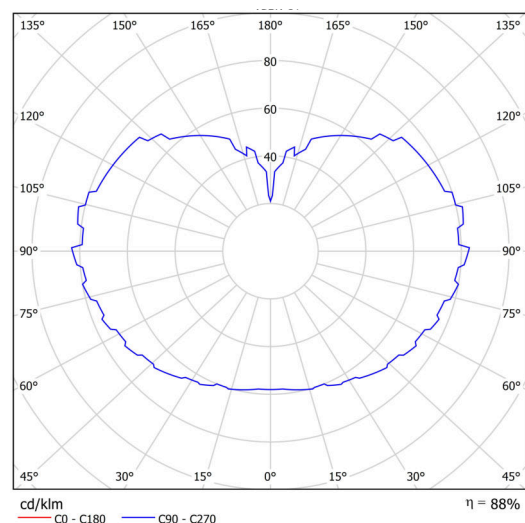

Luminous

Lum. flux of luminaire	5870 lm
Lum. flux of light source	6670 lm
Lum. flux of light source in emergency mode	200 lm
Temperature	3000 K
Rated life time LED L80/B10	100000 hours
CRI	Ra80
MacAdam	3
Blue light hazard	Risk group 0