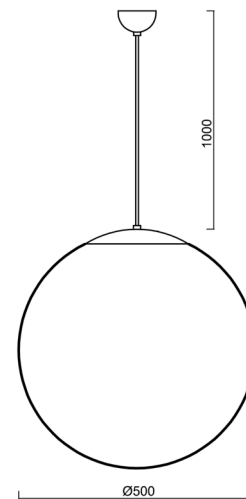

ADRIA S4

LED-5L07E900ZS11/098/L100 NK3HST NL 3K##

WWW.OSMONT.CZ

ADRIA S4

Product code: ADR62368

Type: LED-5L07E900ZS11/098/L100 NK3HST NL 3K##

Short description of the luminaire: Stainless steel polished | pendant LED light with emergency backup combined (with Self-test) | TRIPLEX OPAL hand blown glass shade| cable pendant (with inner support wire) 100 cm |

Technical

| | |
|---------------------------|--------------------------------|
| Types of luminaires | Emergency combined SELFTEST |
| Mounting type | Suspended - cable |
| Base material | stainless steel steel |
| Shade material | three-layer glass TRIPLEX OPAL |
| Base color | polished stainless steel |
| Shade color | white |
| Holding the shade | folding system |
| Mounting location | ceiling |
| Width | 500 mm |
| Length | 500 mm |
| Height | 500 mm |
| Hinge length | 1000 mm |
| mounting holes (diameter) | none |
| Cable entrance | none |
| Energy Class | D |
| Impact strength | IK01 |
| Operating temperature | from -20°C to +30°C |