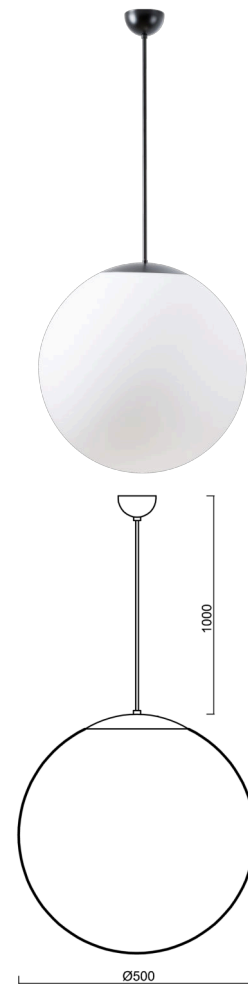

ADRIA S4

LED-5L07E900ZS11/098/L100 NK3HST C 3K##

WWW.OSMONT.CZ

ADRIA S4

Product code: ADR62366

Type: LED-5L07E900ZS11/098/L100 NK3HST C 3K##

Short description of the luminaire: Black colour | pendant LED light with emergency backup combined (with Self-test) | TRIPLEX OPAL hand blown glass shade| cable pendant (with inner support wire) 100 cm |

Technical

Types of luminaires	Emergency combined SELFTEST
Mounting type	Suspended - cable
Base material	steel
Shade material	three-layer glass TRIPLEX OPAL
Base color	black Ral9005
Shade color	white
Holding the shade	folding system
Mounting location	ceiling
Width	500 mm
Length	500 mm
Height	500 mm
Hinge length	1000 mm
mounting holes (diameter)	none
Cable entrance	none
Energy Class	D
Impact strength	IK01
Operating temperature	from -20°C to +30°C