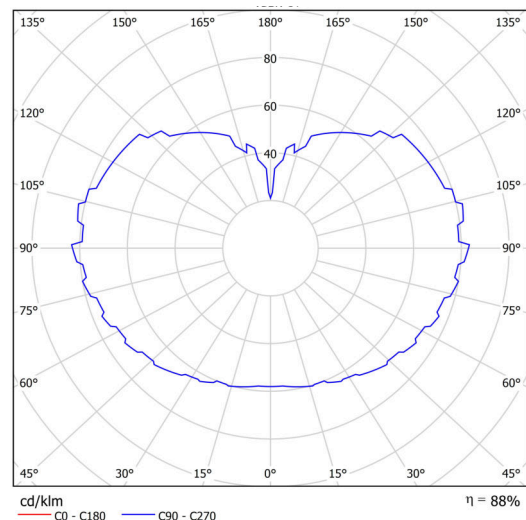

Luminous

Lum. flux of luminaire	5870 lm
Lum. flux of light source	6670 lm
Lum. flux of light source in emergency mode	200 lm
Temperature	3000 K
Rated life time LED L80/B10	100000 hours
CRI	Ra80
MacAdam	3
Blue light hazard	Risk group 0