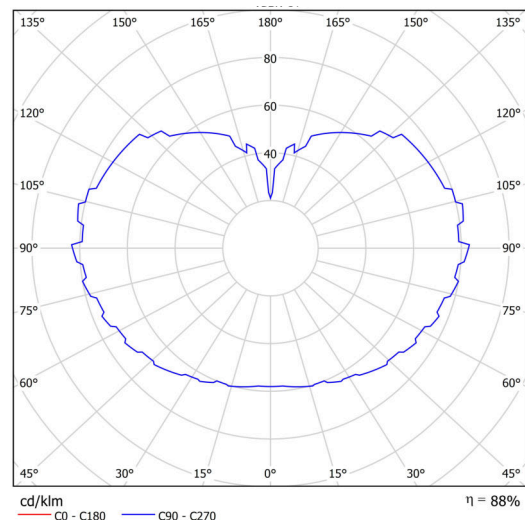

Luminous

Lum. flux of luminaire	5870 lm
Lum. flux of light source	6670 lm
Lum. flux of light source in emergency mode	200 lm
Temperature	3000 K
Rated life time LED L80/B10	100000 hours
CRI	Ra80
MacAdam	3
Blue light hazard	Risk group 0