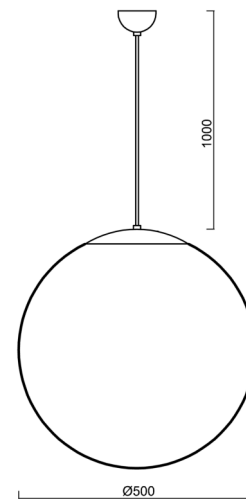

ADRIA S4

LED-5L07E900ZS11/098/L100 NK3HST B 3K##

WWW.OSMONT.CZ

ADRIA S4

Product code: ADR62365

Type: LED-5L07E900ZS11/098/L100 NK3HST B 3K##

Short description of the luminaire: White colour | pendant LED light with emergency backup combined (with Self-test) | TRIPLEX OPAL hand blown glass shade| cable pendant (with inner support wire) 100 cm |

Technical

| | |
|---------------------------|--------------------------------|
| Types of luminaires | Emergency combined SELFTEST |
| Mounting type | Suspended - cable |
| Base material | steel |
| Shade material | three-layer glass TRIPLEX OPAL |
| Base color | white Ra9003 |
| Shade color | white |
| Holding the shade | folding system |
| Mounting location | ceiling |
| Width | 500 mm |
| Length | 500 mm |
| Height | 500 mm |
| Hinge length | 1000 mm |
| mounting holes (diameter) | none |
| Cable entrance | none |
| Energy Class | D |
| Impact strength | IK01 |
| Operating temperature | from -20°C to +30°C |