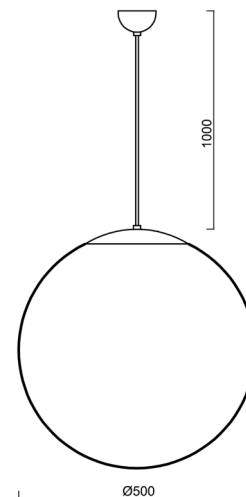

ADRIA S4

LED-5L07E900ZS11/098/L100 NB 3K##

WWW.OSMONT.CZ

ADRIA S4

Product code: ADR60363

Type: LED-5L07E900ZS11/098/L100 NB 3K##

Short description of the luminaire: Stainless brushed pendant LED light ON/OFF with TRIPLEX OPAL glass shade.

Technical

Types of luminaires	Classic on/off
Mounting type	Suspended - cable
Base material	stainless steel steel
Shade material	three-layer glass TRIPLEX OPAL
Base color	brushed stainless steel
Shade color	white
Holding the shade	steel holder
Mounting location	ceiling
Width	500 mm
Length	500 mm
Height	500 mm
Diameter	ø 500 mm
Hinge length	1000 mm
mounting holes (diameter)	none
Installation wire (diameter)	none
Energy Class	D
Impact strength	IK01
Operating temperature	from -20°C to +30°C