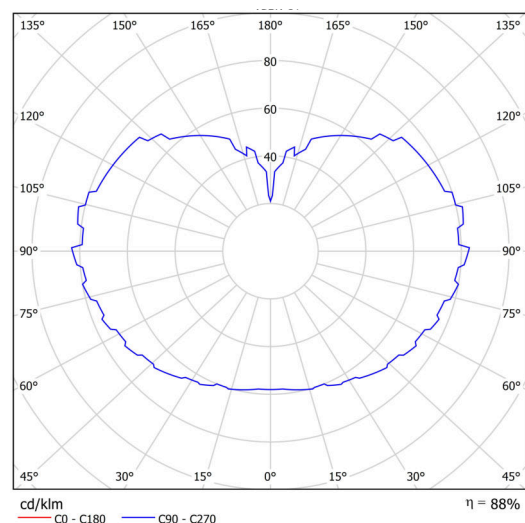

Technical

Types of luminaires	Classic on/off
Mounting type	Suspended - cable
Base material	stainless steel steel
Shade material	three-layer glass TRIPLEX OPAL
Base color	brushed stainless steel
Shade color	white
Holding the shade	steel holder
Mounting location	ceiling
Width	500 mm
Length	500 mm
Height	500 mm
Diameter	ø 500 mm
Hinge length	1000 mm
mounting holes (diameter)	none
Installation wire (diameter)	none
Energy Class	D
Impact strength	IK01
Operating temperature	from -20°C to +30°C

Luminous

Lum. flux of luminaire	5870 lm
Lum. flux of light source	6670 lm
Luminaire efficacy	143 lm/W
Temperature	3000 K
Rated life time LED L80/B10	100000 hours
CRI	Ra80
MacAdam	3
Blue light hazard	Risk group 0