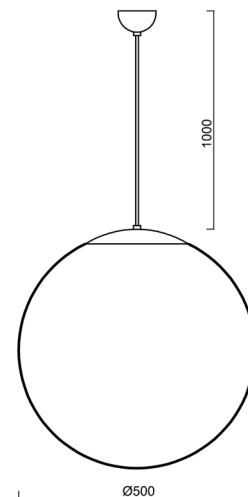

ADRIA S4

LED-5L07E900ZS11/098/L100/NK1W MS 3K##

WWW.OSMONT.CZ

ADRIA S4

Product code: ADR60359

Type: LED-5L07E900ZS11/098/L100/NK1W MS 3K##

Short description of the luminaire: Brass pendant LED light with emergency unit combined with TRIPLEX OPAL glass shade.

Technical

Types of luminaires	Emergency combined
Mounting type	Suspended - cable
Base material	brass
Shade material	three-layer glass TRIPLEX OPAL
Base color	polished brass
Shade color	white
Holding the shade	folding system
Mounting location	ceiling
Width	500 mm
Length	500 mm
Height	500 mm
Diameter	ø 500 mm
Hinge length	1000 mm
mounting holes (diameter)	none
Installation wire (diameter)	none
Energy Class	D
Impact strength	IK01
Operating temperature	from 0°C to +30°C