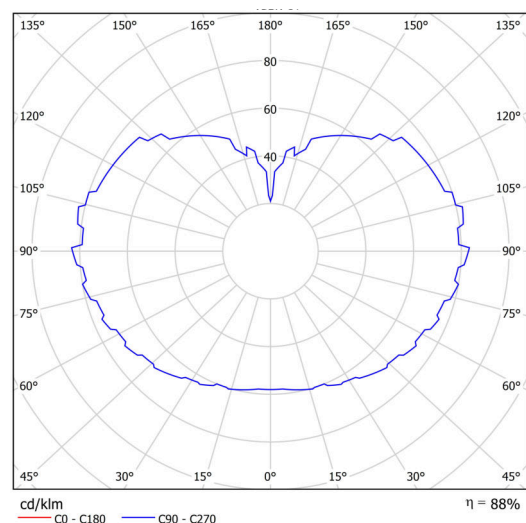

Technical

Types of luminaires	Emergency combined
Mounting type	Suspended - cable
Base material	brass
Shade material	three-layer glass TRIPLEX OPAL
Base color	polished brass
Shade color	white
Holding the shade	folding system
Mounting location	ceiling
Width	500 mm
Length	500 mm
Height	500 mm
Diameter	ø 500 mm
Hinge length	1000 mm
mounting holes (diameter)	none
Installation wire (diameter)	none
Energy Class	D
Impact strength	IK01
Operating temperature	from 0°C to +30°C

Luminous

Lum. flux of luminaire	5870 lm
Lum. flux of light source	6670 lm
Lum. flux of light source in emergency mode	150 lm
Luminaire efficacy	143 lm/W
Temperature	3000 K
Rated life time LED L80/B10	100000 hours
CRI	Ra80
MacAdam	3