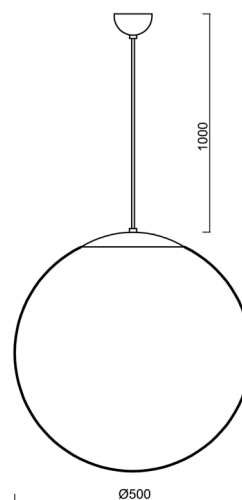

# ADRIA S4

Product code: ADR60355

Type: LED-5L07E900ZS11/098/L100 B DALI 3K##

Short description of the luminaire: White pendant LED light DALI with TRIPLEX OPAL glass shade.

## Technical

Types of luminaires	Dimmable
Mounting type	Suspended - cable
Base material	steel
Shade material	three-layer glass TRIPLEX OPAL
Base color	white Ral9003
Shade color	white
Holding the shade	steel holder
Mounting location	ceiling
Width	500 mm
Length	500 mm
Height	500 mm
Diameter	ø 500 mm
Hinge length	1000 mm
mounting holes (diameter)	none
Installation wire (diameter)	none
Energy Class	D
Impact strength	IK01
Operating temperature	from -20°C to +30°C