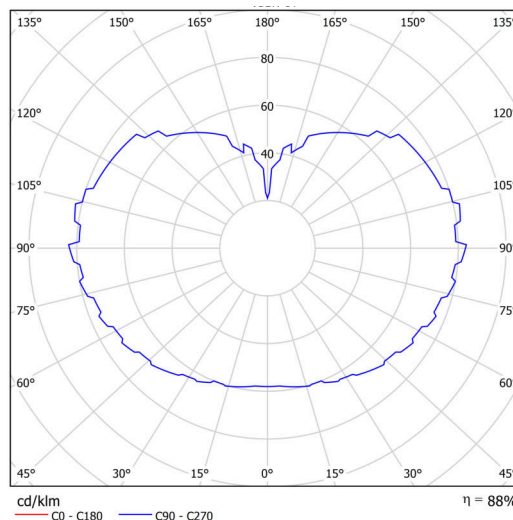

Luminous

Lum. flux of luminaire	5870 lm
Lum. flux of light source	6670 lm
Luminaire efficacy	143 lm/W
Temperature	3000 K
Rated life time LED L80/B10	100000 hours
CRI	Ra80
MacAdam	3
Blue light hazard	Risk group 0