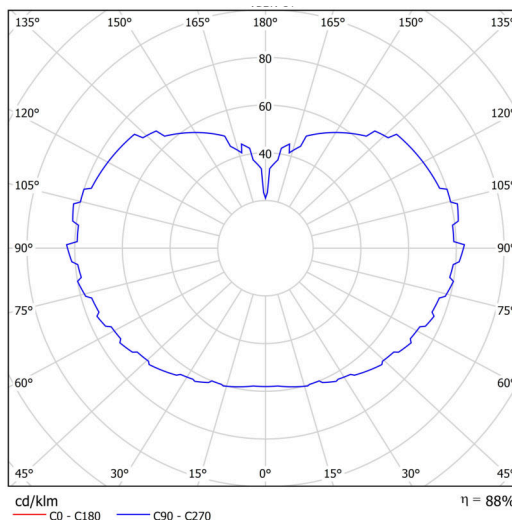

Luminous

Blue light hazard	Risk group 0

Eulum data for calculation programs are available at www.osmont.cz.