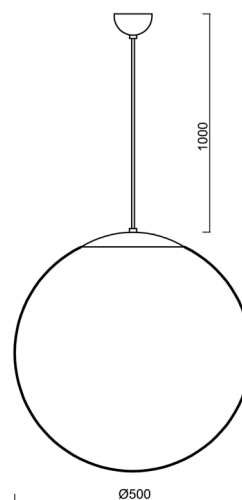

# ADRIA S4

Product code: ADR53040

Type: ZS11/098/L100 B\*\*

Short description of the luminaire: White pendant E27 light ON/OFF with TRIPLEX OPAL glass shade.

## Technical

Types of luminaires	Classic on/off
Mounting type	Suspended - cable
Base material	steel
Shade material	three-layer glass TRIPLEX OPAL
Base color	white Ral9003
Shade color	white
Holding the shade	steel holder
Mounting location	ceiling
Width	500 mm
Length	500 mm
Height	500 mm
Diameter	ø 500 mm
Hinge length	1000 mm
mounting holes (diameter)	none
Installation wire (diameter)	none
Impact strength	IK01
Operating temperature	from -20°C to +30°C