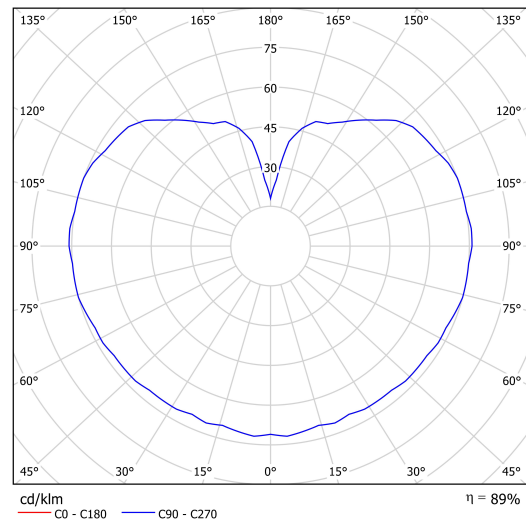

## Technical data

Types of luminaires	Emergency combined
Mounting type	Suspended - cable
Base material	steel
Shade material	three-layer glass TRIPLEX OPAL
Base color	black Ral9005
Shade color	white
Holding the shade	steel holder
Mounting location	ceiling
Width	350 mm
Length	350 mm
Height	350 mm
Diameter	Ø 350 mm
Suspension length	1000 mm
mounting holes (diameter)	none
Energy Class	D
Impact strength	IK01
Operating temperature	from +5°C to +30°C

## Luminous data

Lum. flux of luminaire	5870 lm
Lum. flux of light source	6670 lm
Lum. flux of light source in emergency mode	200 lm
Luminaire efficacy	136 lm/W
Chromaticity temperature	4000 K
Rated life time LED L80/B10	100000 hours