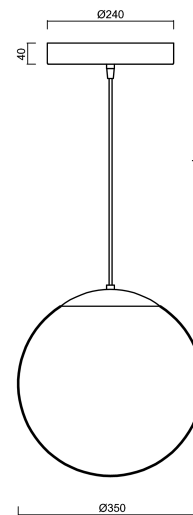

# ADRIA S3A HP

Product code: ADR50905

Type: LED-5L06E900ZS11/097/L100 NK3H C 4K#

Short description of the luminaire: Black colour | pendant high-power LED light with emergency backup combined | TRIPLEX OPAL hand blown glass shade | cable pendant ( with inner support wire) 100 cm |

## Technical data

Types of luminaires	Emergency combined
Mounting type	Suspended - cable
Base material	steel
Shade material	three-layer glass TRIPLEX OPAL
Base color	black Ral9005
Shade color	white
Holding the shade	steel holder
Mounting location	ceiling
Width	350 mm
Length	350 mm
Height	350 mm
Diameter	Ø 350 mm
Suspension length	1000 mm
mounting holes (diameter)	none
Energy Class	D
Impact strength	IK01
Operating temperature	from +5°C to +30°C

## Installation dimensions:

Additional assortment:

Lampshade

Product code	Name	Color	Picture	Drawing
20144	097	white		