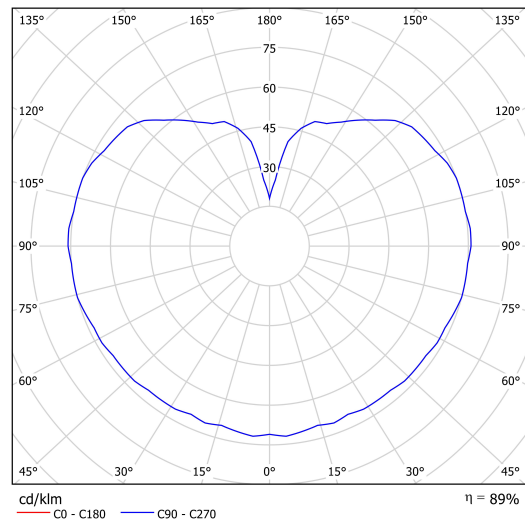

## Technical data

Types of luminaires	Emergency combined
Mounting type	Suspended - cable
Base material	stainless steel steel
Shade material	three-layer glass TRIPLEX OPAL
Base color	brushed stainless steel
Shade color	white
Holding the shade	steel holder
Mounting location	ceiling
Width	350 mm
Length	350 mm
Height	350 mm
Diameter	Ø 350 mm
Suspension length	1000 mm
mounting holes (diameter)	none
Energy Class	D
Impact strength	IK01
Operating temperature	from +5°C to +30°C

## Luminous data

Lum. flux of luminaire	5630 lm
Lum. flux of light source	6400 lm
Lum. flux of light source in emergency mode	200 lm
Luminaire efficacy	130 lm/W
Chromaticity temperature	3000 K
Rated life time LED L80/B10	100000 hours