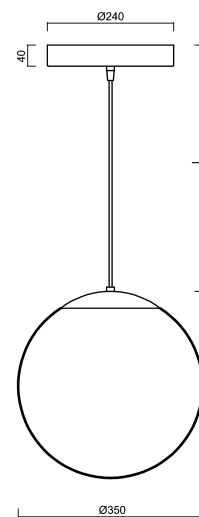

# ADRIA S3A HP

Product code: ADR50417

Type: LED-5L06E900ZS11/097/L100 NK3H NB 3K#

Short description of the luminaire: Stainless steel brushed | pendant high-power LED light with emergency backup combined | TRIPLEX OPAL hand blown glass shade| cable pendant ( with inner support wire) 100 cm |

## Technical data

Types of luminaires	Emergency combined
Mounting type	Suspended - cable
Base material	stainless steel steel
Shade material	three-layer glass TRIPLEX OPAL
Base color	brushed stainless steel
Shade color	white
Holding the shade	steel holder
Mounting location	ceiling
Width	350 mm
Length	350 mm
Height	350 mm
Diameter	Ø 350 mm
Suspension length	1000 mm
mounting holes (diameter)	none
Energy Class	D
Impact strength	IK01
Operating temperature	from +5°C to +30°C

## Installation dimensions:

Additional assortment:

Lampshade

Product code	Name	Color	Picture	Drawing
20144	097	white		