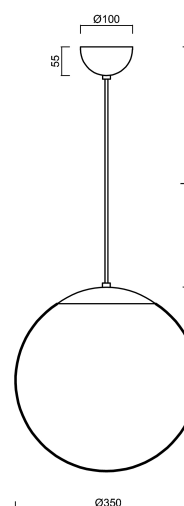

ADRIA S3A

LED-5L06E550ZS11/097/L100 NB 4K#

WWW.OSMONT.CZ

ADRIA S3A

Product code: ADR50895

Type: LED-5L06E550ZS11/097/L100 NB 4K#

Short description of the luminaire: Stainless steel brushed | pendant LED light ON/OFF | TRIPLEX OPAL hand blown glass shade | cable pendant (with inner support wire) 100 cm |

Technical data

Types of luminaires	Classic on/off
Mounting type	Suspended - cable
Base material	stainless steel steel
Shade material	three-layer glass TRIPLEX OPAL
Base color	brushed stainless steel
Shade color	white
Holding the shade	steel holder
Mounting location	ceiling
Width	350 mm
Length	350 mm
Height	350 mm
Diameter	ø 350 mm
Suspension length	1000 mm
mounting holes (diameter)	none
Energy Class	D
Impact strength	IK01
Operating temperature	from -20°C to +30°C

Additional assortment:

Lampshade

Product code	Name	Color	Picture	Drawing
20144	097	white	