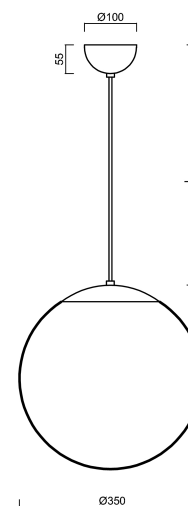

ADRIA S3A

LED-5L06E550ZS11/097/L100 NK3HST NL 4K#

WWW.OSMONT.CZ

ADRIA S3A

Product code: ADR50894

Type: LED-5L06E550ZS11/097/L100 NK3HST NL 4K#

Short description of the luminaire: Stainless steel polished | pendant LED light with emergency backup combined (with Self-test) | TRIPLEX OPAL hand blown glass shade | cable pendant (with inner support wire) 100 cm |

Technical data

Types of luminaires	Emergency combined SELFTEST
Mounting type	Suspended - cable
Base material	stainless steel steel
Shade material	three-layer glass TRIPLEX OPAL
Base color	polished stainless steel
Shade color	white
Holding the shade	steel holder
Mounting location	ceiling
Width	350 mm
Length	350 mm
Height	350 mm
Diameter	ø 350 mm
Suspension length	1000 mm
mounting holes (diameter)	none
Energy Class	D
Impact strength	IK01
Operating temperature	from +5°C to +30°C

Additional assortment:

Lampshade

Product code	Name	Color	Picture	Drawing
20144	097	white	