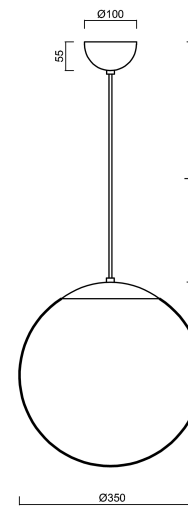

ADRIA S3A

LED-5L06E550ZS11/097/L100 NL DALI 4K#

WWW.OSMONT.CZ

ADRIA S3A

Product code: ADR50892

Type: LED-5L06E550ZS11/097/L100 NL DALI 4K#

Short description of the luminaire: Stainless steel polished | pendant LED light DALI | TRIPLEX OPAL hand blown glass shade | cable pendant (with inner support wire) 100 cm |

Technical data

Types of luminaires	Dimmable
Mounting type	Suspended - cable
Base material	stainless steel steel
Shade material	three-layer glass TRIPLEX OPAL
Base color	polished stainless steel
Shade color	white
Holding the shade	steel holder
Mounting location	ceiling
Width	350 mm
Length	350 mm
Height	350 mm
Diameter	ø 350 mm
Suspension length	1000 mm
mounting holes (diameter)	none
Energy Class	D
Impact strength	IK01
Operating temperature	from -20°C to +30°C

Additional assortment:

Lampshade

Product code	Name	Color	Picture	Drawing
20144	097	white	