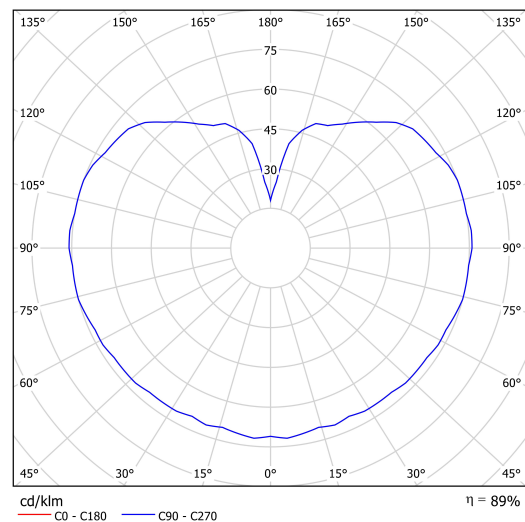

Technical data

Types of luminaires	Dimmable
Mounting type	Suspended - cable
Base material	stainless steel steel
Shade material	three-layer glass TRIPLEX OPAL
Base color	polished stainless steel
Shade color	white
Holding the shade	steel holder
Mounting location	ceiling
Width	350 mm
Length	350 mm
Height	350 mm
Diameter	ø 350 mm
Suspension length	1000 mm
mounting holes (diameter)	none
Energy Class	D
Impact strength	IK01
Operating temperature	from -20°C to +30°C

Luminous data

Lum. flux of luminaire	3750 lm
Lum. flux of light source	4260 lm
Luminaire efficacy	144 lm/W
Chromaticity temperature	4000 K
Rated life time LED L80/B10	100000 hours
CRI	Ra80
MacAdam	3
Blue light hazard	Risk group 0