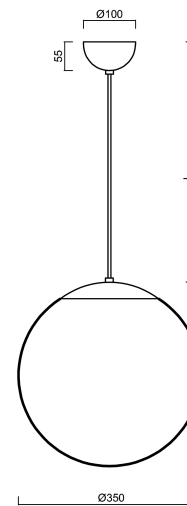

ADRIA S3A

LED-5L06E550ZS11/097/L100 NK3H MS 4K#

WWW.OSMONT.CZ

ADRIA S3A

Product code: ADR50889

Type: LED-5L06E550ZS11/097/L100 NK3H MS 4K#

Short description of the luminaire: Brass polished | pendant LED light with emergency backup combined | TRIPLEX OPAL hand blown glass shade| cable pendant (with inner support wire) 100 cm |

Technical data

Types of luminaires	Emergency combined
Mounting type	Suspended - cable
Base material	brass
Shade material	three-layer glass TRIPLEX OPAL
Base color	polished brass
Shade color	white
Holding the shade	steel holder
Mounting location	ceiling
Width	350 mm
Length	350 mm
Height	350 mm
Diameter	ø 350 mm
Suspension length	1000 mm
mounting holes (diameter)	none
Energy Class	D
Impact strength	IK01
Operating temperature	from +5°C to +30°C

Additional assortment:

Lampshade

Product code	Name	Color	Picture	Drawing
20144	097	white	