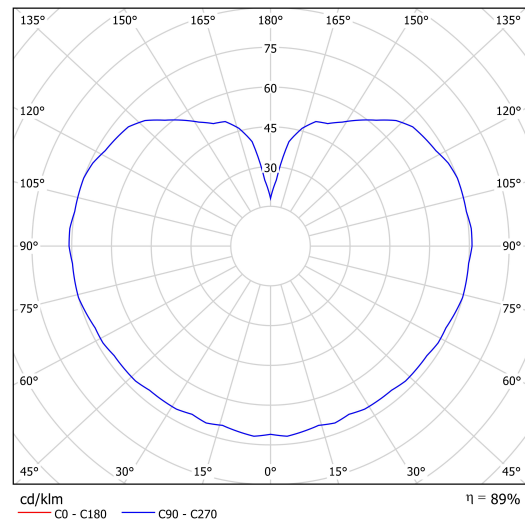

## Technical data

Types of luminaires	Emergency combined
Mounting type	Suspended - cable
Base material	steel
Shade material	three-layer glass TRIPLEX OPAL
Base color	black Ral9005
Shade color	white
Holding the shade	steel holder
Mounting location	ceiling
Width	350 mm
Length	350 mm
Height	350 mm
Diameter	Ø 350 mm
Suspension length	1000 mm
mounting holes (diameter)	none
Energy Class	D
Impact strength	IK01
Operating temperature	from +5°C to +30°C

## Luminous data

Lum. flux of luminaire	3750 lm
Lum. flux of light source	4260 lm
Lum. flux of light source in emergency mode	200 lm
Luminaire efficacy	144 lm/W
Chromaticity temperature	4000 K
Rated life time LED L80/B10	100000 hours