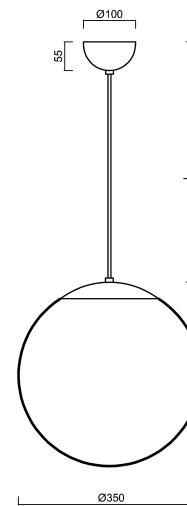

# ADRIA S3A

Product code: ADR50885

Type: LED-5L06E550ZS11/097/L100 NK3H C 4K#

Short description of the luminaire: Black colour | pendant LED light with emergency backup combined | TRIPLEX OPAL hand blown glass shade| cable pendant ( with inner support wire) 100 cm |

## Technical data

Types of luminaires	Emergency combined
Mounting type	Suspended - cable
Base material	steel
Shade material	three-layer glass TRIPLEX OPAL
Base color	black Ral9005
Shade color	white
Holding the shade	steel holder
Mounting location	ceiling
Width	350 mm
Length	350 mm
Height	350 mm
Diameter	Ø 350 mm
Suspension length	1000 mm
mounting holes (diameter)	none
Energy Class	D
Impact strength	IK01
Operating temperature	from +5°C to +30°C

### Lampshade

Product code	Name	Color	Picture	Drawing
20144	097	white	