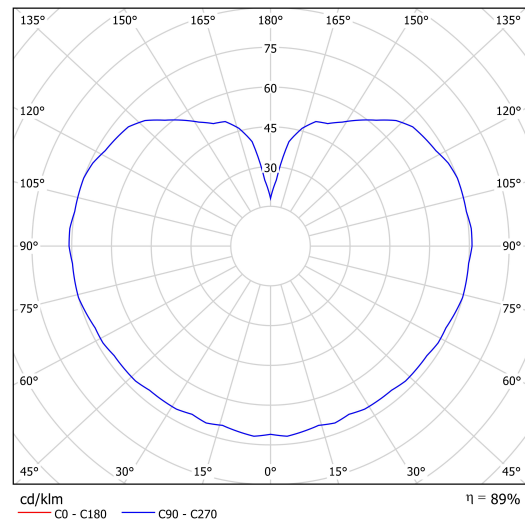

Technical data

Types of luminaires	Emergency combined
Mounting type	Suspended - cable
Base material	brass
Shade material	three-layer glass TRIPLEX OPAL
Base color	polished brass
Shade color	white
Holding the shade	steel holder
Mounting location	ceiling
Width	350 mm
Length	350 mm
Height	350 mm
Diameter	Ø 350 mm
Suspension length	1000 mm
mounting holes (diameter)	none
Energy Class	D
Impact strength	IK01
Operating temperature	from +5°C to +30°C

Luminous data

Lum. flux of luminaire	3590 lm
Lum. flux of light source	4080 lm
Lum. flux of light source in emergency mode	200 lm
Luminaire efficacy	138 lm/W
Chromaticity temperature	3000 K
Rated life time LED L80/B10	100000 hours