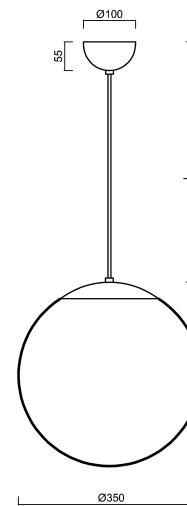

ADRIA S3A

LED-5L06E550ZS11/097/L100 NK3H MS 3K#

WWW.OSMONT.CZ

ADRIA S3A

Product code: ADR50389

Type: LED-5L06E550ZS11/097/L100 NK3H MS 3K#

Short description of the luminaire: Brass polished | pendant LED light with emergency backup combined | TRIPLEX OPAL hand blown glass shade| cable pendant (with inner support wire) 100 cm |

Technical data

Types of luminaires	Emergency combined
Mounting type	Suspended - cable
Base material	brass
Shade material	three-layer glass TRIPLEX OPAL
Base color	polished brass
Shade color	white
Holding the shade	steel holder
Mounting location	ceiling
Width	350 mm
Length	350 mm
Height	350 mm
Diameter	Ø 350 mm
Suspension length	1000 mm
mounting holes (diameter)	none
Energy Class	D
Impact strength	IK01
Operating temperature	from +5°C to +30°C

Additional assortment:

Lampshade

Product code	Name	Color	Picture	Drawing
20144	097	white	