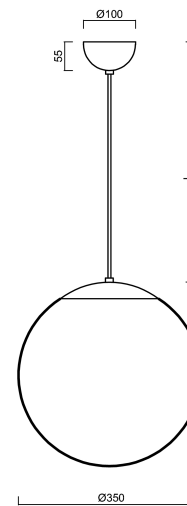

ADRIA S3A

Product code: ADR50388

Type: LED-5L06E550ZS11/097/L100 MS DALI 3K#

Short description of the luminaire: Brass polished | pendant LED light DALI | TRIPLEX OPAL hand blown glass shade| cable pendant (with inner support wire) 100 cm |

Technical data

Types of luminaires	Dimmable
Mounting type	Suspended - cable
Base material	brass
Shade material	three-layer glass TRIPLEX OPAL
Base color	polished brass
Shade color	white
Holding the shade	steel holder
Mounting location	ceiling
Width	350 mm
Length	350 mm
Height	350 mm
Diameter	ø 350 mm
Suspension length	1000 mm
mounting holes (diameter)	none
Energy Class	D
Impact strength	IK01
Operating temperature	from -20°C to +30°C

Electrical data

Power consumption	26 W
Ingress Protection	IP40
Socket	LED modul
terminal block	none
Automatic circuit breaker type B10A	31 pcs
Automatic circuit breaker type B16A	50 pcs
Automatic circuit breaker type C10A	52 pcs
Automatic circuit breaker type C16A	85 pcs
Switching current	5 A / 50 µsec
Number of LED drivers	1

Luminous data

Lum. flux of luminaire	3590 lm
Lum. flux of light source	4080 lm
Luminaire efficacy	138 lm/W
Chromaticity temperature	3000 K
Rated life time LED L80/B10	100000 hours
CRI	Ra80
MacAdam	3
Blue light hazard	Risk group 0