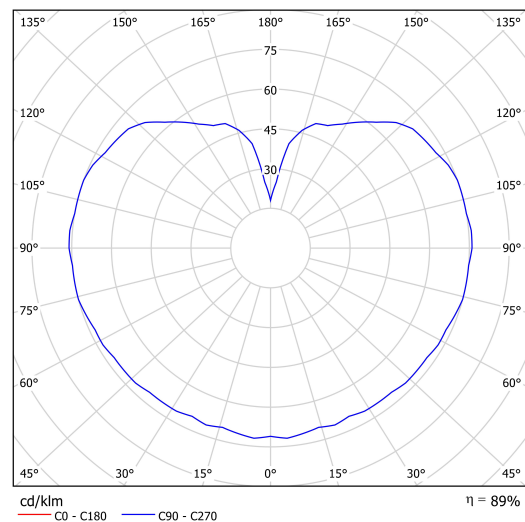

## Technical data

Types of luminaires	Dimmable
Mounting type	Suspended - cable
Base material	brass
Shade material	three-layer glass TRIPLEX OPAL
Base color	polished brass
Shade color	white
Holding the shade	steel holder
Mounting location	ceiling
Width	350 mm
Length	350 mm
Height	350 mm
Diameter	ø 350 mm
Suspension length	1000 mm
mounting holes (diameter)	none
Energy Class	D
Impact strength	IK01
Operating temperature	from -20°C to +30°C

## Luminous data

Lum. flux of luminaire	3590 lm
Lum. flux of light source	4080 lm
Luminaire efficacy	138 lm/W
Chromaticity temperature	3000 K
Rated life time LED L80/B10	100000 hours
CRI	Ra80
MacAdam	3
Blue light hazard	Risk group 0