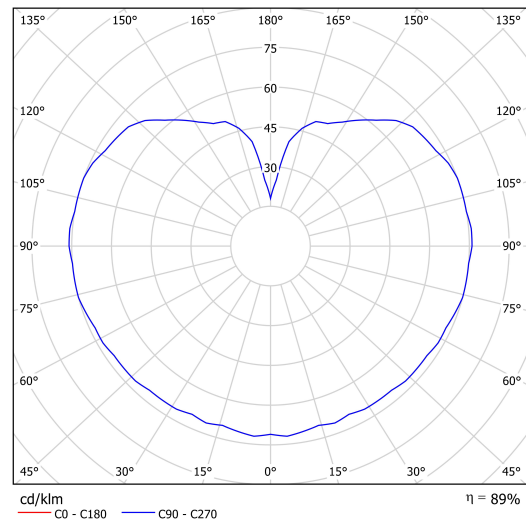

Technical data

Types of luminaires	Emergency combined
Mounting type	Suspended - cable
Base material	steel
Shade material	three-layer glass TRIPLEX OPAL
Base color	black Ral9005
Shade color	white
Holding the shade	steel holder
Mounting location	ceiling
Width	350 mm
Length	350 mm
Height	350 mm
Diameter	Ø 350 mm
Suspension length	1000 mm
mounting holes (diameter)	none
Energy Class	D
Impact strength	IK01
Operating temperature	from +5°C to +30°C

Luminous data

Lum. flux of luminaire	3590 lm
Lum. flux of light source	4080 lm
Lum. flux of light source in emergency mode	200 lm
Luminaire efficacy	138 lm/W
Chromaticity temperature	3000 K
Rated life time LED L80/B10	100000 hours