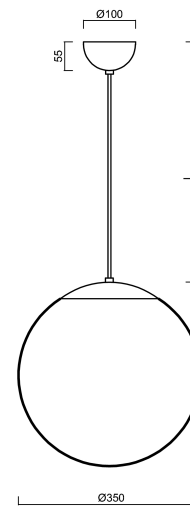

ADRIA S3A

LED-5L06E550ZS11/097/L100 NK3H C 3K#

WWW.OSMONT.CZ

ADRIA S3A

Product code: ADR50385

Type: LED-5L06E550ZS11/097/L100 NK3H C 3K#

Short description of the luminaire: Black colour | pendant LED light with emergency backup combined | TRIPLEX OPAL hand blown glass shade| cable pendant (with inner support wire) 100 cm |

Technical data

Types of luminaires	Emergency combined
Mounting type	Suspended - cable
Base material	steel
Shade material	three-layer glass TRIPLEX OPAL
Base color	black Ral9005
Shade color	white
Holding the shade	steel holder
Mounting location	ceiling
Width	350 mm
Length	350 mm
Height	350 mm
Diameter	Ø 350 mm
Suspension length	1000 mm
mounting holes (diameter)	none
Energy Class	D
Impact strength	IK01
Operating temperature	from +5°C to +30°C

Additional assortment:

Lampshade

Product code	Name	Color	Picture	Drawing
20144	097	white	