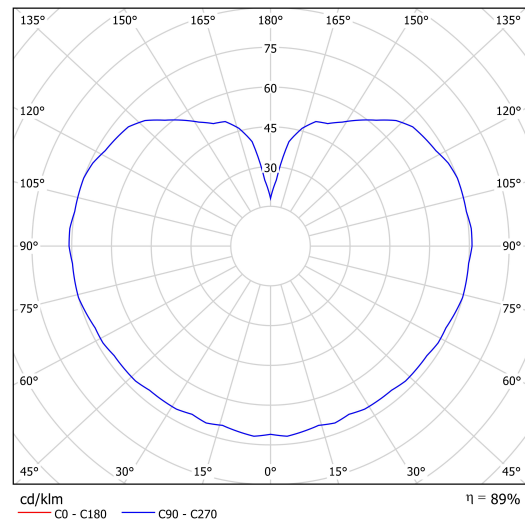

Technical data

Types of luminaires	Dimmable
Mounting type	Suspended - cable
Base material	steel
Shade material	three-layer glass TRIPLEX OPAL
Base color	black Ral9005
Shade color	white
Holding the shade	steel holder
Mounting location	ceiling
Width	350 mm
Length	350 mm
Height	350 mm
Diameter	Ø 350 mm
Suspension length	1000 mm
mounting holes (diameter)	none
Energy Class	D
Impact strength	IK01
Operating temperature	from -20°C to +30°C

Luminous data

Lum. flux of luminaire	3590 lm
Lum. flux of light source	4080 lm
Luminaire efficacy	138 lm/W
Chromaticity temperature	3000 K
Rated life time LED L80/B10	100000 hours
CRI	Ra80
MacAdam	3
Blue light hazard	Risk group 0