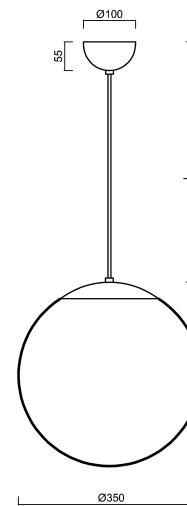

ADRIA S3A

LED-5L06E550ZS11/097/L100 C DALI 3K#

WWW.OSMONT.CZ

ADRIA S3A

Product code: ADR50384

Type: LED-5L06E550ZS11/097/L100 C DALI 3K#

Short description of the luminaire: Black colour | pendant LED light DALI | TRIPLEX OPAL hand blown glass shade| cable pendant (with inner support wire) 100 cm |

Technical data

Types of luminaires	Dimmable
Mounting type	Suspended - cable
Base material	steel
Shade material	three-layer glass TRIPLEX OPAL
Base color	black Ral9005
Shade color	white
Holding the shade	steel holder
Mounting location	ceiling
Width	350 mm
Length	350 mm
Height	350 mm
Diameter	Ø 350 mm
Suspension length	1000 mm
mounting holes (diameter)	none
Energy Class	D
Impact strength	IK01
Operating temperature	from -20°C to +30°C

Additional assortment:

Lampshade

Product code	Name	Color	Picture	Drawing
20144	097	white	