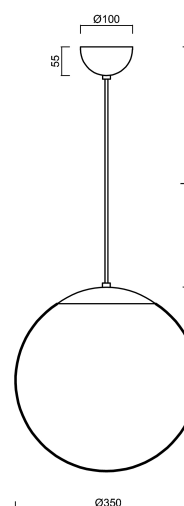

ADRIA S3A

LED-5L06E550ZS11/097/L100 C 3K#

WWW.OSMONT.CZ

ADRIA S3A

Product code: ADR50383

Type: LED-5L06E550ZS11/097/L100 C 3K#

Short description of the luminaire: Black colour | pendant LED light ON/OFF | TRIPLEX OPAL hand blown glass shade| cable pendant (with inner support wire) 100 cm |

Technical data

Types of luminaires	Classic on/off
Mounting type	Suspended - cable
Base material	steel
Shade material	three-layer glass TRIPLEX OPAL
Base color	black Ral9005
Shade color	white
Holding the shade	steel holder
Mounting location	ceiling
Width	350 mm
Length	350 mm
Height	350 mm
Diameter	Ø 350 mm
Suspension length	1000 mm
mounting holes (diameter)	none
Energy Class	D
Impact strength	IK01
Operating temperature	from -20°C to +30°C

Additional assortment:

Lampshade

Product code	Name	Color	Picture	Drawing
20144	097	white	