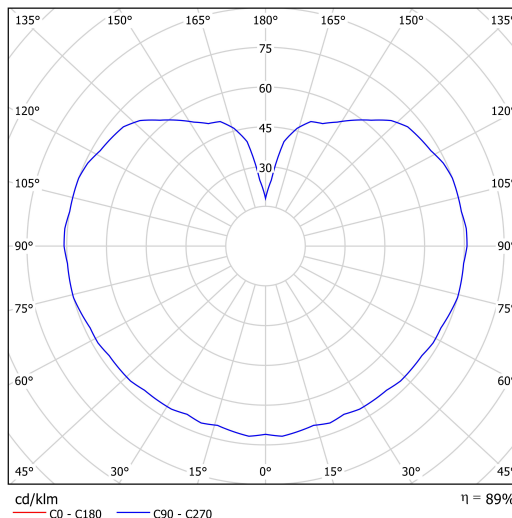

Technical data

Types of luminaires	Classic on/off
Mounting type	Suspended - cable
Base material	stainless steel steel
Shade material	three-layer glass TRIPLEX OPAL
Base color	brushed stainless steel
Shade color	white
Holding the shade	steel holder
Mounting location	ceiling
Width	350 mm
Length	350 mm
Height	350 mm
Diameter	ø 350 mm
Suspension length	1000 mm
mounting holes (diameter)	none
Impact strength	IK01
Operating temperature	from -20°C to +30°C

Electrical data

Power consumption	40 W
Ingress Protection	IP40
Socket	E27
terminal block	none

Luminous data

Blue light hazard	Risk group 0
-------------------	--------------

Eulum data for calculation programs are available at www.osmont.cz.