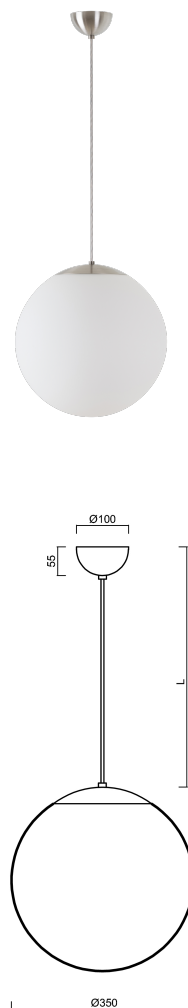

ADRIA S3A

ZS11/097/L100 NB*

WWW.OSMONT.CZ

ADRIA S3A

Product code: ADR40138

Type: ZS11/097/L100 NB*

Short description of the luminaire: Stainless steel brushed | pendant E27 light ON/OFF | TRIPLEX OPAL hand blown glass shade | cable pendant (with inner support wire) 100 cm |

Technical data

Types of luminaires	Classic on/off
Mounting type	Suspended - cable
Base material	stainless steel steel
Shade material	three-layer glass TRIPLEX OPAL
Base color	brushed stainless steel
Shade color	white
Holding the shade	steel holder
Mounting location	ceiling
Width	350 mm
Length	350 mm
Height	350 mm
Diameter	ø 350 mm
Suspension length	1000 mm
mounting holes (diameter)	none
Impact strength	IK01
Operating temperature	from -20°C to +30°C

Electrical data

Power consumption	40 W
Ingress Protection	IP40
Socket	E27
terminal block	none

Luminous data

Blue light hazard	Risk group 0
-------------------	--------------

Eulum data for calculation programs are available at www.osmont.cz.